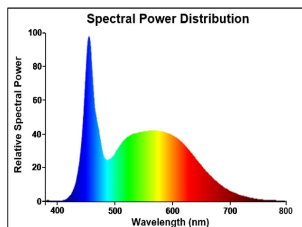

RefLED Retro Superia ES50 DIMMABLE

RefLED Superia Retro ES50 V3 360LM DIM 865 36 SL
0029130