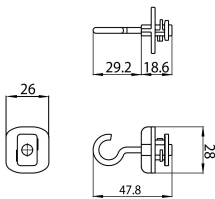

Features

- OneTrack accessory, suspension hook, Polyamide body, zinc plated steel hook. White. Max. load: 50N

Product Overview

Product name	ONETRACK SUSPENSION HOOK WHITE S-9000/H-W
Technology	Accessory
General application	Museums & Galleries, Office
ETIM Class	EC000101
Product EAN number	4012289008918
Warranty	5 years

Technical drawings

Data table

ONETRACK SUSPENSION HOOK WHITE S-9000/H-W 9200891

GENERAL DATA

Product name	ONETRACK SUSPENSION HOOK WHITE S-9000/ H-W
Technology	Accessory
General application	Museums & Galleries, Office
ETIM Class	EC000101
Warranty	5 years

ELECTRICAL DATA

Control gear required	No
-----------------------	----

PHYSICAL DATA

Nominal Product Length (mm)	28
Nominal Product Width (mm)	26
Nominal Product Height (mm)	47.8
Weight (kg)	0.007

PACKAGING

Product EAN number	4012289008918
Packaging single length / height (cm)	2.0
Packaging single width (cm)	3.0
Packaging single depth (cm)	3.4
Units per outer package	1
Packaging outer length / height (cm)	2.0
Packaging outer width (cm)	3.0
Packaging outer depth (cm)	3.4