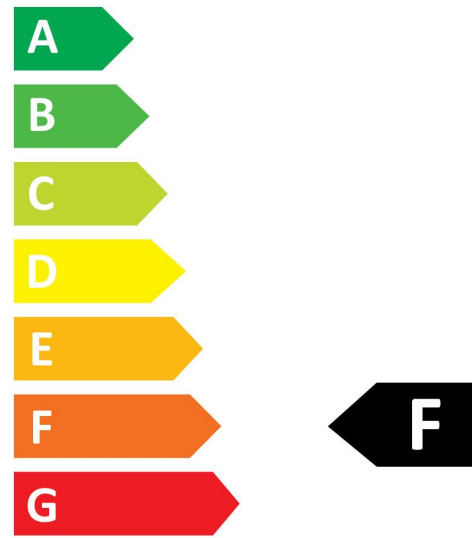

### Product Overview

Product name	RefLED Retro PAR20 V2 DIM 540L 830 36 SL
Technology	LED
Watt (Rated) (W)	7.2
Fixture rating	Open
E-number FI	4741078
Colour temperature (K)	3000
CRI (Ra)	80
Colour Consistency (SDCM)	6
Colour Variation Initial (SDCM)	6
Photobiological Risk Group	RG1
Wattage (W)	7.2
Product EAN number	5410288291963
Warranty	3 years

## Energy label

 **ENERG** ⚡  
**SYLVANIA**  
0029196

**8**  
kWh/1000h

2019/2015

 **ENERG** ⚡  
**SYLVANIA**  
0029196

**8**  
kWh/1000h

2019/2015

Light your world