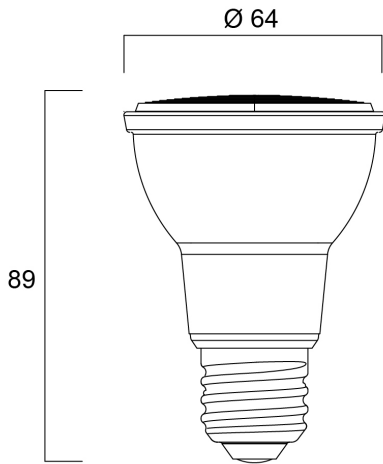

Technical drawings

Data table

GENERAL DATA

Product name	RefLED Retro PAR20 V2 DIM 540L 830 36 SL
Technology	LED
Watt (Rated) (W)	7.2
Fixture rating	Open
Operating temperature range (°C)	-20°C...+40°C
Performance ambient temperature Tq (°C)	25
E-number FI	4741078
Warranty	3 years

OPTICAL DATA

Colour temperature (K)	3000