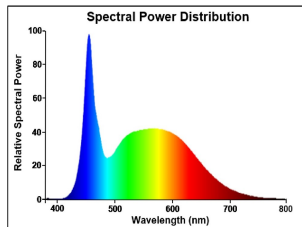

RefLED Retro Superia ES50 DIMMABLE

RefLED Superia Retro ES50 V3 475LM DIM 865 36 SL
0029136