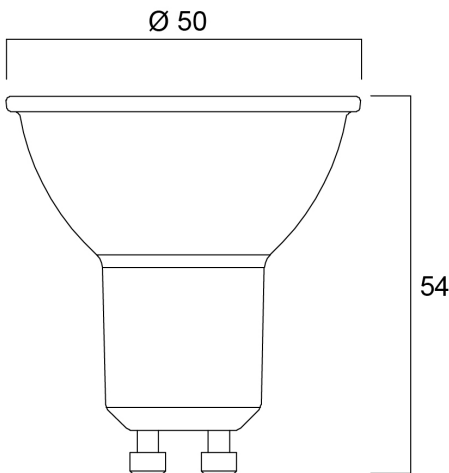

Technical Assets

Dimensions (mm)

Photometrics

RefLED Superia Retro ES50 V3 475LM DIM 865 36 SL

Item No: 0029136

SYLVANIA

General data

Product name	RefLED Superia Retro ES50 V3 475LM DIM 865 36 SL
Technology	LED
Watt (Rated) (W)	5
Fixture rating	Open
General application	Education, Hospitality, Museums & Galleries, Office, Residential & Consumer, Retail
Operating temperature range (°C)	-20°C...+50°C
Performance ambient temperature Tq (°C)	25
ETIM Class	EC001959
E-number FI	4741028
Warranty	5 years

Lifetime data

Lifespan L70 B50	25000
Average life (Nominal) (h)	25000
Average life (Rated) (h)	25000

Physical data

Nominal Product Height (mm)	54
Nominal Product Diameter (mm)	50
Weight (kg)	0.049

RefLED Superia Retro ES50 V3 475LM DIM 865 36 SL

Item No: 0029136

SYLVANIA

Packaging

Product EAN number	5410288291369
Packaging single length / height (cm)	8.2
Packaging single width (cm)	6.1
Packaging single depth (cm)	5.1
DUN14 (inner)	15410288291366
Units per inner package	6
Packaging inner length / height (cm)	19.4
Packaging inner width (cm)	11.3
Packaging inner depth (cm)	9.5
DUN14 (outer)	25410288291363
Units per outer package	60
Packaging outer length / height (cm)	58.8
Packaging outer width (cm)	21.8
Packaging outer depth (cm)	21.7