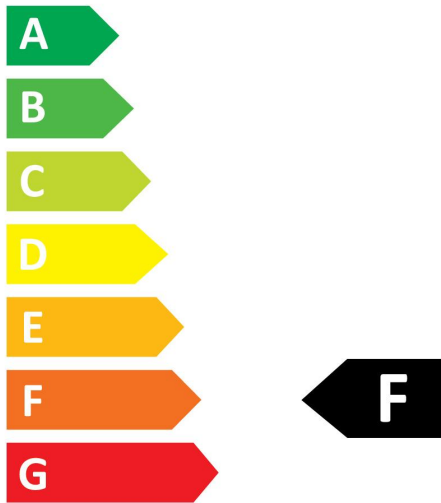

RefLED PAR20

RefLED Retro PAR20 V2 DIM 540L 830 36 SL
0029196

0029196

8
kWh/1000h

2019/2015