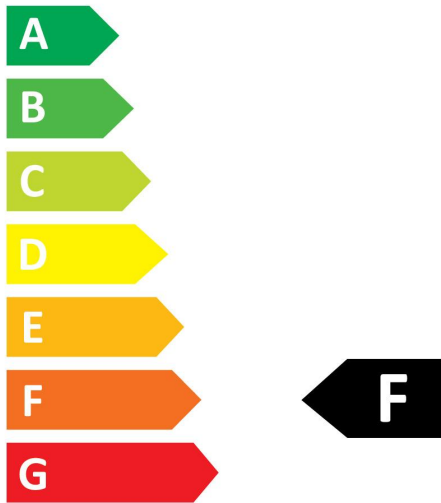

RefLED PAR20

RefLED Retro PAR20 V2 DIM 540L 830 36 SL

0029196

Product features

- High performance LED PAR20 lamp with the same look and feel of traditional PAR lamps
- Glass construction - means no colours clashing between the lamp and fixture
- Reduced visible heatsink from the front
- Mercury-free solution
- Lower maintenance cost
- Lifetime: up to 25,000 hours
- High lumen efficacy
- Dimmable with approved dimmers*
- 3 year warranty
- Suitable for general lighting and accent lighting for hotels, restaurants, bars, lobbies, corridors and halls

PRODUCT OVERVIEW

Product name	RefLED Retro PAR20 V2 DIM 540L 830 36 SL
Technology	LED
Watt (Rated) (W)	7.2
Type	LED exchangeable
Fixture rating	Open
General application	Hospitality, Museums & Galleries, Residential & Consumer, Retail
ETIM Class	EC001959
E-number FI	4741078
Warranty	3 years
Colour temperature (K)	3000
Light colour	Warm White
CRI (Ra)	80
Colour Variation Initial (SDCM)	SDCM6
Colour Consistency (SDCM)	6
Beam Angle (°)	36
Photobiological Risk Group	RG1
Wattage (W)	7.2
Dimmable	Yes
Average life (Nominal) (h)	25000
Product EAN number	5410288291963

RefLED PAR20

RefLED Retro PAR20 V2 DIM 540L 830 36 SL
0029196

Performance ambient temperature Tq (°C)	25
ETIM Class	EC001959
E-number FI	4741078
Warranty	3 years

Optical data

Colour temperature (K)	3000
Light colour	Warm White
CRI (Ra)	80
Colour Variation Initial (SDCM)	SDCM6
Colour Consistency (SDCM)	6
Luminous Intensity (cd)	1200
Beam Angle (°)	36
Photobiological Risk Group	RG1
Lumen maintenance at end of nominal life (%)	70

PHOTOMETRY

TECHNICAL DRAWINGS

RefLED PAR20

RefLED Retro PAR20 V2 DIM 540L 830 36 SL
0029196

SYLVANIA

0029196

8
kWh/1000h

2019/2015