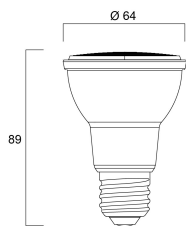

TECHNICAL DRAWINGS