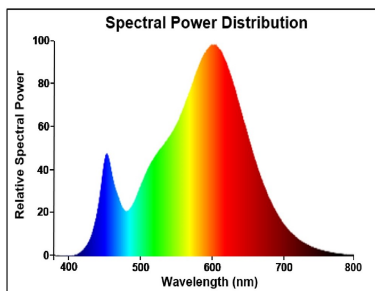

RefLED PAR20

RefLED Retro PAR20 V2 DIM 540L 830 36 SL
0029196

Packaging outer length / height (cm)	22.8
Packaging outer width (cm)	17.0
Packaging outer depth (cm)	15.5

Safety data

Optimal operating condition (°C)	-20-40
Breakage cleaning instructions	Not applicable
Special purpose lamp	No
Dry applications use only	Yes
Suitable for household illumination	Yes
Safety message	Dimmable with approved dimmers

PHOTOMETRY

TECHNICAL DRAWINGS