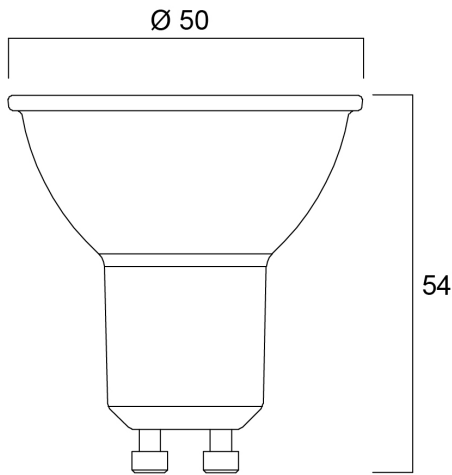

RefLED ES50 V6 345LM 840 36 SL

Item No: 0029165

SYLVANIA

Compact, energy efficient and exceptional value LED GU10 lamp Same shape and size as halogen GU10 lamp Compact Cluster SMD technology enabling high efficiency with halogen look Reduced visible heat sink from the front Available in 36 degree beam angle High lumen efficacy 15,000 hours average rated life 3 years warranty

Technical Assets

Dimensions (mm)

Photometrics

RefLED ES50 V6 345LM 840 36 SL

Item No: 0029165

General data

Product name	RefLED ES50 V6 345LM 840 36 SL
Technology	LED
Watt (Rated) (W)	4.2
Cap/Base	GU10
Fixture rating	Open
General application	Office, Hospitality, Retail, Education, Residential & Consumer, Museums & Galleries
Operating temperature range (°C)	-20°C...+40°C
Performance ambient temperature Tq (°C)	25
ETIM Class	EC001959
E-number FI	4741059
Warranty	3 years

Lifetime data

Lifespan L70 B50	15000
Average life (Nominal) (h)	15000
Average life (Rated) (h)	15000

Physical data

Nominal Product Height (mm)	54
Nominal Product Diameter (mm)	50
Weight (kg)	0.019

RefLED ES50 V6 345LM 840 36 SL

Item No: 0029165

Packaging

Product EAN number	5410288291659
Packaging single length / height (cm)	8.2
Packaging single width (cm)	6.1
Packaging single depth (cm)	5.1
DUN14 (inner)	15410288291656
Units per inner package	6
Packaging inner length / height (cm)	19.4
Packaging inner width (cm)	11.3
Packaging inner depth (cm)	9.5
DUN14 (outer)	25410288291653
Units per outer package	60
Packaging outer length / height (cm)	58.8
Packaging outer width (cm)	21.8
Packaging outer depth (cm)	21.7