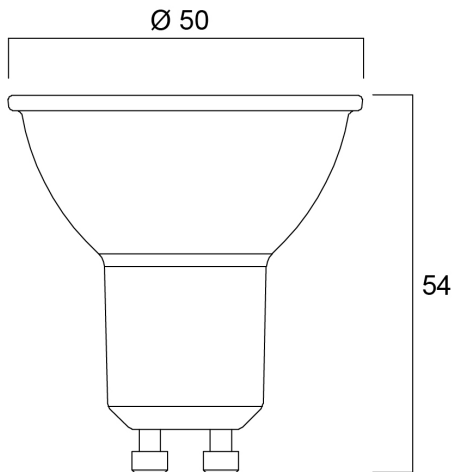

RefLED ES50 V6 320LM 840 110 SL

Item No: 0029174

SYLVANIA

Compact, energy efficient and exceptional value LED GU10 lamp Same shape and size as halogen GU10 lamp Compact Cluster SMD technology enabling high efficiency with halogen look Reduced visible heat sink from the front Available in 110 degree beam angle High lumen efficacy 15,000 hours average rated life 3 years warranty

Technical Assets

Dimensions (mm)

Photometrics

RefLED ES50 V6 320LM 840 110 SL

Item No: 0029174

General data

Product name	RefLED ES50 V6 320LM 840 110 SL
Technology	LED
Watt (Rated) (W)	4.2
Cap/Base	GU10
Fixture rating	Open
General application	Office, Hospitality, Retail, Education, Residential & Consumer, Museums & Galleries
Operating temperature range (°C)	-20°C...+40°C
Performance ambient temperature Tq (°C)	25
ETIM Class	EC001959
E-number FI	4741062
Warranty	3 years

Lifetime data

Lifespan L70 B50	15000
Average life (Nominal) (h)	15000
Average life (Rated) (h)	15000

Physical data

Nominal Product Height (mm)	54
Nominal Product Diameter (mm)	50
Weight (kg)	0.019

RefLED ES50 V6 320LM 840 110 SL

Item No: 0029174

Packaging

Product EAN number	5410288291741
Packaging single length / height (cm)	8.2
Packaging single width (cm)	6.1
Packaging single depth (cm)	5.1
DUN14 (inner)	15410288291748
Units per inner package	6
Packaging inner length / height (cm)	19.4
Packaging inner width (cm)	11.3
Packaging inner depth (cm)	9.5
DUN14 (outer)	25410288291745
Units per outer package	60
Packaging outer length / height (cm)	58.8
Packaging outer width (cm)	21.8
Packaging outer depth (cm)	21.7