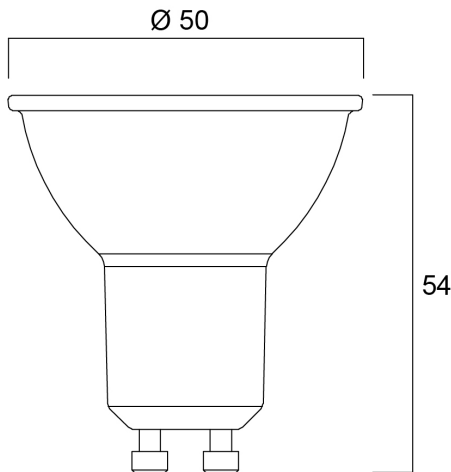

RefLED ES50 V6 450LM 830 36 SL

Item No: 0029178

SYLVANIA

Compact, energy efficient and exceptional value LED GU10 lamp Same shape and size as halogen GU10 lamp Compact Cluster SMD technology enabling high efficiency with halogen look Reduced visible heat sink from the front Available in 36 degree beam angle High lumen efficacy 15,000 hours average rated life 3 years warranty

Technical Assets

Dimensions (mm)

Photometrics

RefLED ES50 V6 450LM 830 36 SL

Item No: 0029178

General data

Product name	RefLED ES50 V6 450LM 830 36 SL
Technology	LED
Watt (Rated) (W)	6.2
Cap/Base	GU10
Fixture rating	Open
General application	Office, Hospitality, Retail, Education, Residential & Consumer, Museums & Galleries
Operating temperature range (°C)	-20°C...+40°C
Performance ambient temperature Tq (°C)	25
ETIM Class	EC001959
E-number FI	4741064
Warranty	3 years

Lifetime data

Lifespan L70 B50	15000
Average life (Nominal) (h)	15000
Average life (Rated) (h)	15000

Physical data

Nominal Product Height (mm)	54
Nominal Product Diameter (mm)	50
Weight (kg)	0.022

RefLED ES50 V6 450LM 830 36 SL

Item No: 0029178

Packaging

Product EAN number	5410288291789
Packaging single length / height (cm)	8.2
Packaging single width (cm)	6.1
Packaging single depth (cm)	5.1
DUN14 (inner)	15410288291786
Units per inner package	6
Packaging inner length / height (cm)	19.4
Packaging inner width (cm)	11.3
Packaging inner depth (cm)	9.5
DUN14 (outer)	25410288291783
Units per outer package	60
Packaging outer length / height (cm)	58.8
Packaging outer width (cm)	21.8
Packaging outer depth (cm)	21.7