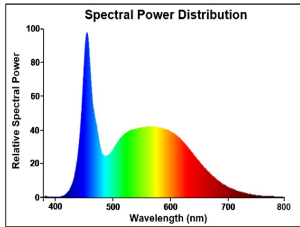

RefLED ES50

RefLED ES50 V6 450LM 865 36 SL

0029180