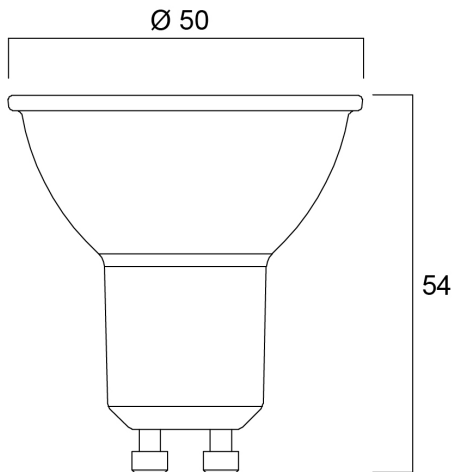

RefLED ES50 V6 450LM 865 36 SL

Item No: 0029180

SYLVANIA

Compact, energy efficient and exceptional value LED GU10 lamp Same shape and size as halogen GU10 lamp Compact Cluster SMD technology enabling high efficiency with halogen look Reduced visible heat sink from the front Available in 36 degree beam angle High lumen efficacy 15,000 hours average rated life 3 years warranty

Technical Assets

Dimensions (mm)

Photometrics

RefLED ES50 V6 450LM 865 36 SL

Item No: 0029180

SYLVANIA

General data

Product name	RefLED ES50 V6 450LM 865 36 SL
Technology	LED
Watt (Rated) (W)	6.2
Cap/Base	GU10
Fixture rating	Open
General application	Office, Hospitality, Retail, Education, Residential & Consumer, Museums & Galleries
Operating temperature range (°C)	-20°C...+40°C
Performance ambient temperature Tq (°C)	25
ETIM Class	EC001959
E-number FI	4741066
Warranty	3 years

Lifetime data

Lifespan L70 B50	15000
Average life (Nominal) (h)	15000
Average life (Rated) (h)	15000

Physical data

Nominal Product Height (mm)	54
Nominal Product Diameter (mm)	50
Weight (kg)	0.022

RefLED ES50 V6 450LM 865 36 SL

Item No: 0029180

Packaging

Product EAN number	5410288291802
Packaging single length / height (cm)	8.2
Packaging single width (cm)	6.1
Packaging single depth (cm)	5.1
DUN14 (inner)	15410288291809
Units per inner package	6
Packaging inner length / height (cm)	19.4
Packaging inner width (cm)	11.3
Packaging inner depth (cm)	9.5
DUN14 (outer)	25410288291806
Units per outer package	60
Packaging outer length / height (cm)	58.8
Packaging outer width (cm)	21.8
Packaging outer depth (cm)	21.7