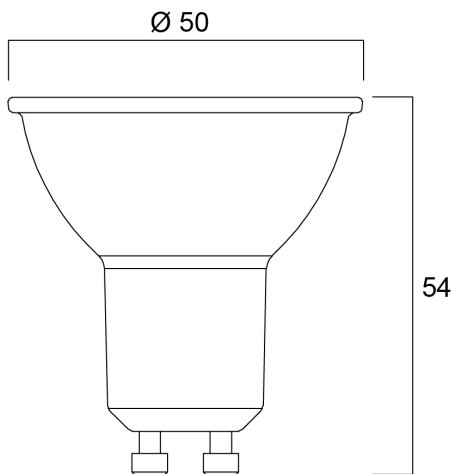

# RefLED ES50 V6 450LM 830 110d SL

Item No: 0029181

**SYLVANIA**

Compact, energy efficient and exceptional value LED GU10 lamp Same shape and size as halogen GU10 lamp Compact Cluster SMD technology enabling high efficiency with halogen look Reduced visible heat sink from the front Available in 110 degree beam angle High lumen efficacy 15,000 hours average rated life 3 years warranty

### Dimensions (mm)

## Physical data

Nominal Product Height (mm)	54
Nominal Product Diameter (mm)	50
Weight (kg)	0.022

## Packaging

Product EAN number	5410288291819
Packaging single length / height (cm)	8.2
Packaging single width (cm)	6.1
Packaging single depth (cm)	5.1
DUN14 (inner)	15410288291816
Units per inner package	6
Packaging inner length / height (cm)	19.4
Packaging inner width (cm)	11.3
Packaging inner depth (cm)	9.5
DUN14 (outer)	25410288291813
Units per outer package	60
Packaging outer length / height (cm)	58.8
Packaging outer width (cm)	21.8
Packaging outer depth (cm)	21.7