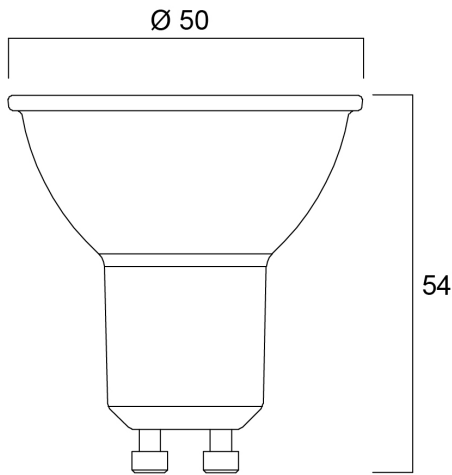

RefLED ES50 V6 450LM 840 110d SL

Item No: 0029182

SYLVANIA

Compact, energy efficient and exceptional value LED GU10 lamp Same shape and size as halogen GU10 lamp Compact Cluster SMD technology enabling high efficiency with halogen look Reduced visible heat sink from the front Available in 110 degree beam angle High lumen efficacy 15,000 hours average rated life 3 years warranty

Technical Assets

Dimensions (mm)

Photometrics

RefLED ES50 V6 450LM 840 110d SL

Item No: 0029182

SYLVANIA

General data

Product name	RefLED ES50 V6 450LM 840 110d SL
Technology	LED
Watt (Rated) (W)	6.2
Cap/Base	GU10
Fixture rating	Open
General application	Office, Hospitality, Retail, Education, Residential & Consumer, Museums & Galleries
Operating temperature range (°C)	-20°C...+40°C
Performance ambient temperature Tq (°C)	25
ETIM Class	EC001959
E-number FI	4741068
Warranty	3 years

Lifetime data

Lifespan L70 B50	15000
Average life (Nominal) (h)	15000
Average life (Rated) (h)	15000

Physical data

Nominal Product Height (mm)	54
Nominal Product Diameter (mm)	50
Weight (kg)	0.022

RefLED ES50 V6 450LM 840 110d SL

Item No: 0029182

Packaging

Product EAN number	5410288291826
Packaging single length / height (cm)	8.2
Packaging single width (cm)	6.1
Packaging single depth (cm)	5.1
DUN14 (inner)	15410288291823
Units per inner package	6
Packaging inner length / height (cm)	19.4
Packaging inner width (cm)	11.3
Packaging inner depth (cm)	9.5
DUN14 (outer)	25410288291820
Units per outer package	60
Packaging outer length / height (cm)	58.8
Packaging outer width (cm)	21.8
Packaging outer depth (cm)	21.7