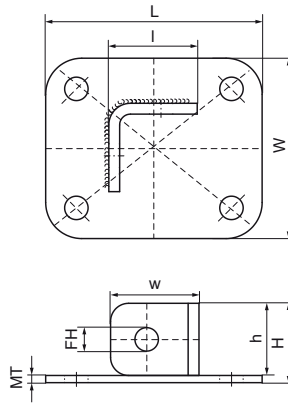

Walraven RapidStrut® Floor Bracket

(H1650)

base foot to connect fixing rails

Features & benefits

- to make fabrication with Walraven RapidStrut® Rail
- easy fitting due to rounded edges
- material: steel 1.0332
- zinc plated

Product Number	For Rail Type	Total Height	Total Width	Total Length	Width	Height	Length	Fixing Hole	Material Thickness
Reference letter		H	W	L	w	h	l	FH	MT
Unit description		mm	mm	mm	mm	mm	mm	mm	mm
66583602	41x21, 41x41, 41x51, 41x62, 41x82	44	100	120	49	40	49	13	4.00