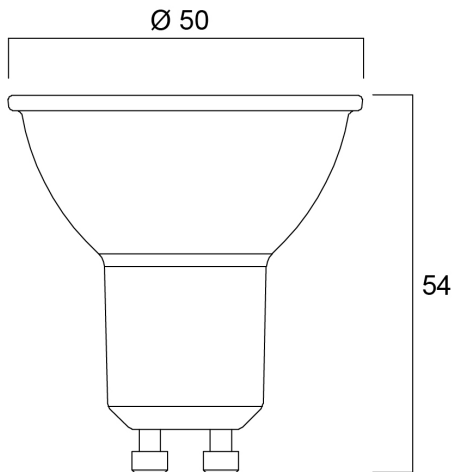

# RefLED ES50 V6 620LM 865 36 SL

Item No: 0029187

**SYLVANIA**

Compact, energy efficient and exceptional value LED GU10 lamp Same shape and size as halogen GU10 lamp Compact Cluster SMD technology enabling high efficiency with halogen look Reduced visible heat sink from the front Available in 36 degree beam angle High lumen efficacy 15,000 hours average rated life 3 years warranty

### Dimensions (mm)

## Physical data

Nominal Product Height (mm)	54
Nominal Product Diameter (mm)	50
Weight (kg)	0.022

## Packaging

Product EAN number	5410288291871
Packaging single length / height (cm)	8.2
Packaging single width (cm)	6.1
Packaging single depth (cm)	5.1
DUN14 (inner)	15410288291878
Units per inner package	6
Packaging inner length / height (cm)	19.4
Packaging inner width (cm)	11.3
Packaging inner depth (cm)	9.5
DUN14 (outer)	25410288291875
Units per outer package	60
Packaging outer length / height (cm)	58.8
Packaging outer width (cm)	21.8
Packaging outer depth (cm)	21.7