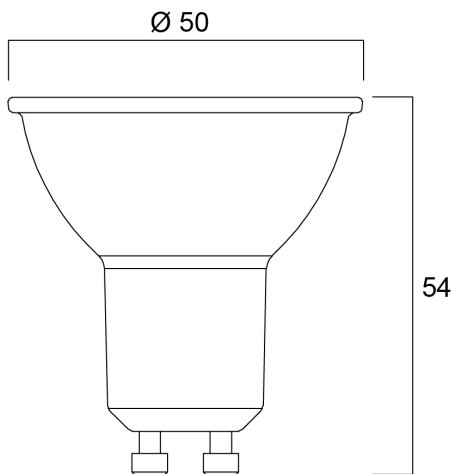

RefLED ES50 V6 580LM 830 110 SL

Item No: 0029188

SYLVANIA

Compact, energy efficient and exceptional value LED GU10 lamp Same shape and size as halogen GU10 lamp Compact Cluster SMD technology enabling high efficiency with halogen look Reduced visible heat sink from the front Available in 110 degree beam angle High lumen efficacy 15,000 hours average rated life 3 years warranty

Technical Assets

Dimensions (mm)

Photometrics

RefLED ES50 V6 580LM 830 110 SL

Item No: 0029188

General data

Product name	RefLED ES50 V6 580LM 830 110 SL
Technology	LED
Watt (Rated) (W)	7
Cap/Base	GU10
Fixture rating	Open
General application	Education, Hospitality, Museums & Galleries, Office, Residential & Consumer, Retail
Operating temperature range (°C)	-20°C...+40°C
Performance ambient temperature Tq (°C)	25
ETIM Class	EC001959
E-number FI	4741072
Warranty	3 years

Lifetime data

Lifespan L70 B50	15000
Average life (Nominal) (h)	15000
Average life (Rated) (h)	15000

Physical data

Nominal Product Height (mm)	54
Nominal Product Diameter (mm)	50
Weight (kg)	0.022

RefLED ES50 V6 580LM 830 110 SL

Item No: 0029188

Packaging

Product EAN number	5410288291888
Packaging single length / height (cm)	8.2
Packaging single width (cm)	6.1
Packaging single depth (cm)	5.1
DUN14 (inner)	15410288291885
Units per inner package	6
Packaging inner length / height (cm)	19.4
Packaging inner width (cm)	11.3
Packaging inner depth (cm)	9.5
DUN14 (outer)	25410288291882
Units per outer package	60
Packaging outer length / height (cm)	58.8
Packaging outer width (cm)	21.8
Packaging outer depth (cm)	21.7