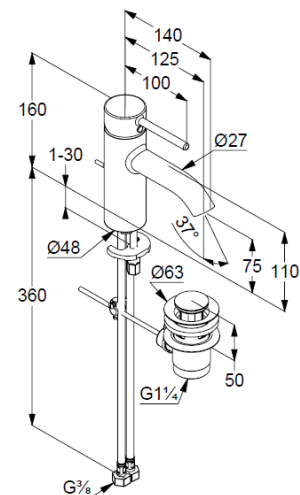

Technische Daten/ Technical Data

KLUDI BOZZ, SmartStart
single lever basin mixer 75
DN 15

Ref.: 382630576

Finishes:
05 chrome

Product description
Manufacturer KLUDI GmbH & Co. KG
Typ: KLUDI BOZZ, SmartStart
single lever basin mixer 75
Ref.: 382630576

basin mixer
single lever mixer
1-hole mounted
solid lever, metal
aerator, S-Pointer M18,5 PCA
ceramic cartridge with hot water safety device
middle position cold water
flow rate at 3 bar 5 l/min.
flexible hoses G3/8 DVGW approved
rapid installation set
pop up waste G1 1/4 metal
EU taxonomy: max. 6 l/min. -
Substantial Contribution (SC) possible

Produktabbildung/ Product picture

Maßzeichnung/ Dimensional drawing

Durchfluss/ Flow rate