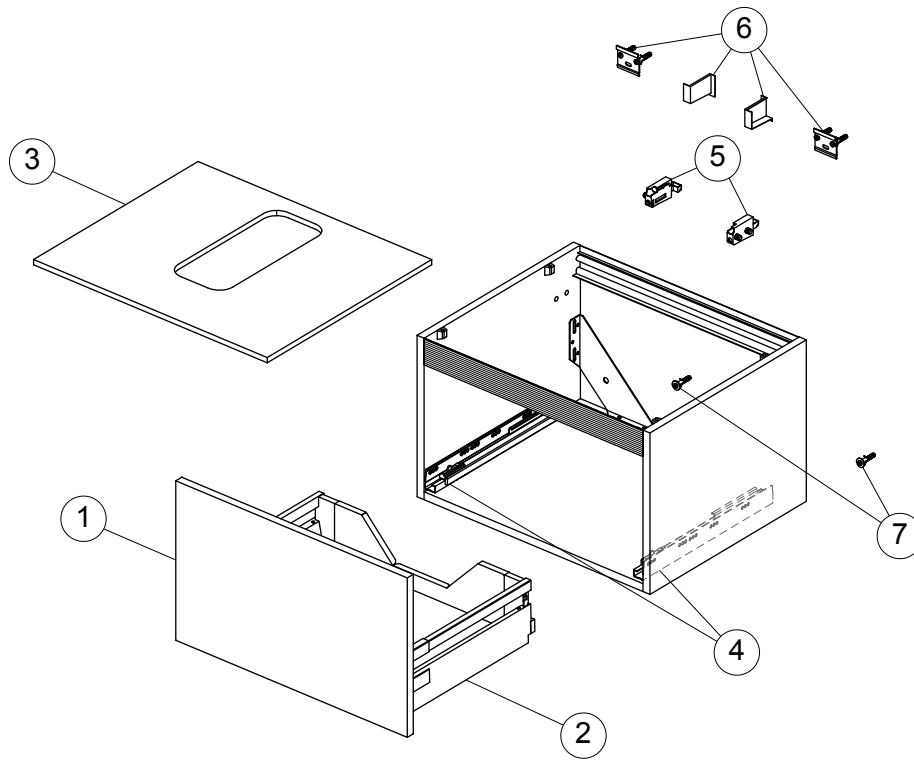

Spare parts

Basin Unit 600

Item	Description	Colour/Finish	Code No.	Quantity
1	Drawer front panel 60	FF - Wood Light Brown FW - Dark Walnut FX - Cement WG - Glossy White	UV224FF UV224FW UV224FX UV224WG	1
2	Drawer structure box 60 with Push KIT		UV22567	1
3	Worktop with cut-out 60	FF - Wood Light Brown FW - Dark Walnut FX - Cement WG - Glossy White	UV226FF UV226FW UV226FX UV226WG	1
4	Runner 400 Blum KIT		UV22367	Pair
5	Hanging brackets KIT 1		RV08267	Pair
6	Wall fixation KIT 1		RV08167	12
7	Safety KIT (Brackets, screws & plug)		TV38767	12