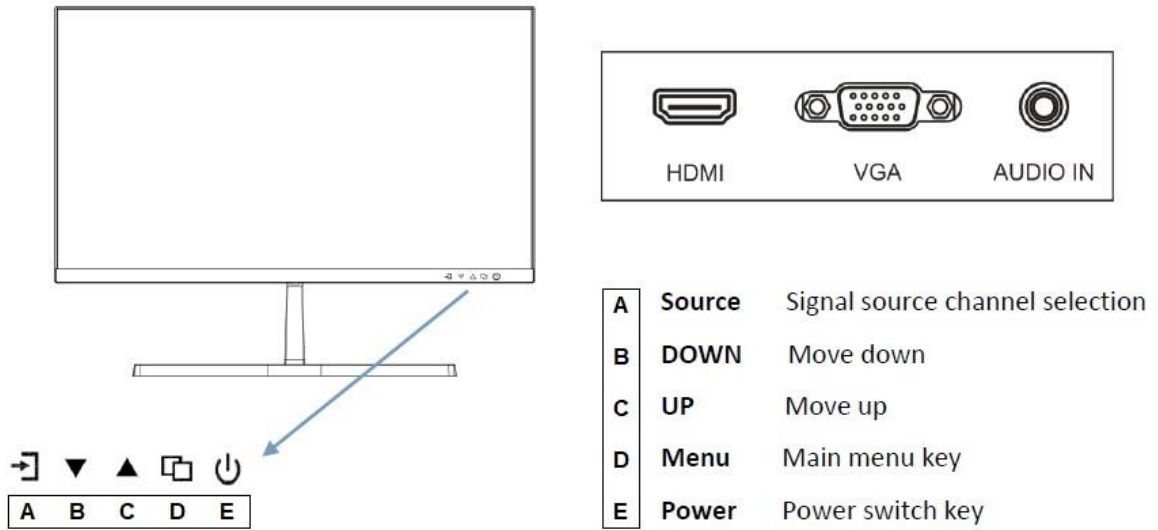

MONITOR ART. MMON022A MMON024C

Please read this manual thoroughly before use and keep it for future reference

COMELIT[®]
W I T H • Y O U • A L W A Y S

**Via Don Arrigoni, 5
24020 Rovetta (BG) - Italy**

www.comelitgroup.com