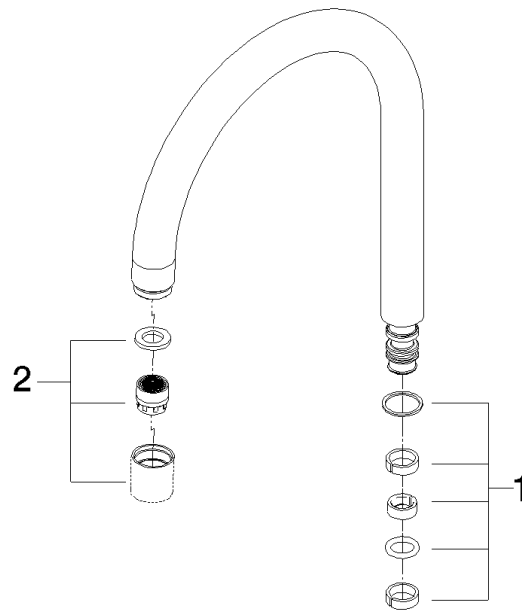

Spout 165 mm, 7 l/min. - Brushed Light Gold (PVD)

SPARE PARTS

90 28 22 213 01 Product version from 4/1/2025

	Brushed Light Gold (PVD)	90 28 22 213 01-27
	Chrome	90 28 22 213 01-00
	Brushed Platinum	90 28 22 213 01-06
	Platinum	90 28 22 213 01-08
	Matte White	90 28 22 213 01-10
	Dark Chrome	90 28 22 213 01-19
	Brushed Durabronze (23kt Gold)	90 28 22 213 01-28
	Matte Black	90 28 22 213 01-33
	Brushed Gold (PVD)	90 28 22 213 01-37
	Brushed Dark Brass (PVD)	90 28 22 213 01-39
	Brushed Bronze (PVD)	90 28 22 213 01-42
	Brushed Champagne (22kt Gold)	90 28 22 213 01-46
	Champagne (22kt Gold)	90 28 22 213 01-47
	Brushed Chrome	90 28 22 213 01-93
	Brushed Dark Platinum	90 28 22 213 01-99

Spout 165 mm, 7 l/min. - Brushed Light Gold (PVD)

SPARE PARTS

90 28 22 213 01 Product version from 4/1/2025

Spout 165 mm, 7 l/min. - Brushed Light Gold (PVD)

SPARE PARTS

90 28 22 213 01 Product version from 4/1/2025

90 28 22 213 01 Product version from 4/1/2025

Parts for other finishes can be found here: [Chrome](#)

Spare parts list

No.	Item Number	Name	Quantity used	Delivery time
2	90 23 01 028 03-27	Aerator M18xIG 7,0 l/min. - Brushed Light Gold (PVD)	1.00	40
1	90 14 15 020 01 90	Seal set Spout 10 x 10 x 2 mm -	1.00	14