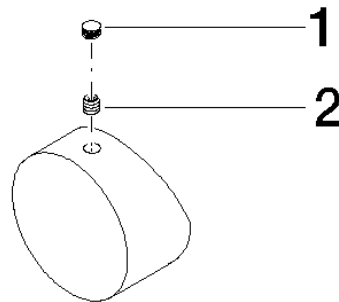

Handle Lower part Lever 100 x 68 x 70 mm - Chrome

SPARE PARTS

90 20 60 041 00 Product version from 3/6/2019

	Chrome	90 20 60 041 00-00
	Brushed Platinum	90 20 60 041 00-06

Handle Lower part Lever 100 x 68 x 70 mm - Chrome

SPARE PARTS

90 20 60 041 00 Product version from 3/6/2019

Handle Lower part Lever 100 x 68 x 70 mm - Chrome

SPARE PARTS

90 20 60 041 00 Product version from 3/6/2019

90 20 60 041 00 Product version from 3/6/2019

Parts for other finishes can be found here: Brushed
Platinum

Spare parts list

No.	Item Number	Name	Quantity used	Delivery time
1	90 31 20 109 00 90	Plug -	1.00	14
2	90 31 11 030 00 90	Mounting Threaded pin with hexagon socket with cup point M5 x 5 mm -	1.00	14