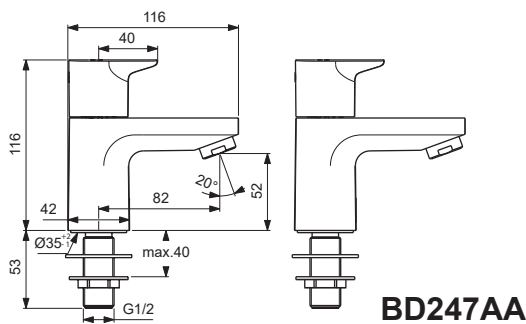

CERAPLAN

Ideal Standard

Produced from: June 2024

For XX:  
AA=chrome  
XG=silk black

Pos.	Signify	Spare parts-Nr.	Quantity	Pos.	Signify	Spare parts-Nr.	Quantity
1	Handle(Red)	B961721XX	1 Set				
1a	Handle(Blue)	B961720XX	1 Set				
2	Block cap	A961157XX	1 Pcs.				
3	Adapter and screw	A861446NU	1 Set				
4	Ceramic valve G1/2-RH	B961660NU	1 Pcs.				
4a	Ceramic valve G1/2-LH	B961659NU	1 Pcs.				
5	Nozzle-3.8L/min	B960883XX	1 Pcs.				
5a	Perlator M24x1-A - 5L/min	B961383XX*	1 Pcs.				
6	Connecting group	B961155NU	1 Set				

\*for BD284XX

# CERAPLAN

Ideal Standard

Produced from: Aug.2022

For XX:  
AA=chrome  
XG=silk black

Pos.	Signify	Spare parts-Nr.	Quantity	Pos.	Signify	Spare parts-Nr.	Quantity
1	Handle(Red)	B961721XX	1 Set				
1a	Handle(Blue)	B961720XX	1 Set				
2	Block cap	A961157XX	1 Pcs.				
3	Adapter and screw	A861446NU	1 Set				
4	Ceramic valve G1/2-RH	B961660NU	1 Pcs.				
4a	Ceramic valve G1/2-LH	B961659NU	1 Pcs.				
5	Nozzle	A961625XX	1 Pcs.				
5a	Perlator M24x1-A - 5l/min	B961383XX*	1 Pcs.				
6	Connecting group	B961155NU	1 Set				