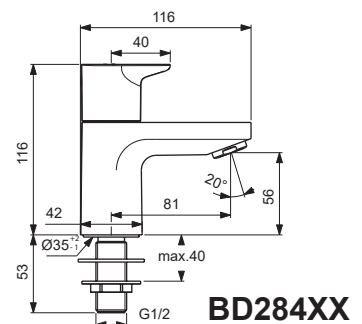

CERAPLAN

Ideal Standard

Produced from: June 2024

For XX:  
AA=chrome  
XG=silk black

Pos.	Signify	Spare parts-Nr.	Quantity	Pos.	Signify	Spare parts-Nr.	Quantity
1	Handle(Red)	B961721XX	1 Set				
1a	Handle(Blue)	B961720XX	1 Set				
2	Block cap	A961157XX	1 Pcs.				
3	Adapter and screw	A861446NU	1 Set				
4	Ceramic valve G1/2-RH	B961660NU	1 Pcs.				
4a	Ceramic valve G1/2-LH	B961659NU	1 Pcs.				
5	Nozzle-3.8L/min	B960883XX	1 Pcs.				
5a	Perlator M24x1-A - 5L/min	B961383XX*	1 Pcs.				
6	Connecting group	B961155NU	1 Set				

\*for BD284XX

# CERAPLAN

Ideal Standard

Produced from: Aug.2022

For XX:  
AA=chrome  
XG=silk black

Pos.	Signify	Spare parts-Nr.	Quantity	Pos.	Signify	Spare parts-Nr.	Quantity
1	Handle(Red)	B961721XX	1 Set				
1a	Handle(Blue)	B961720XX	1 Set				
2	Block cap	A961157XX	1 Pcs.				
3	Adapter and screw	A861446NU	1 Set				
4	Ceramic valve G1/2-RH	B961660NU	1 Pcs.				
4a	Ceramic valve G1/2-LH	B961659NU	1 Pcs.				
5	Nozzle	A961625XX	1 Pcs.				
5a	Perlator M24x1-A - 5l/min	B961383XX*	1 Pcs.				
6	Connecting group	B961155NU	1 Set				

\* for BD284XX