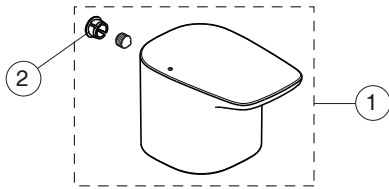

CERAPLAN

Ideal Standard

Produced from: June 2024

For XX:  
AA=chrome  
XG=silk black

Pos.	Signify	Spare parts-Nr.	Quantity	Pos.	Signify	Spare parts-Nr.	Quantity
1	Handle(Red)	B961721XX	1 Set				
1a	Handle(Blue)	B961720XX	1 Set				
2	Block cap	A961157XX	1 Pcs.				
3	Adapter and screw	A861446NU	1 Set				
4	Ceramic valve G1/2-RH	B961660NU	1 Pcs.				
4a	Ceramic valve G1/2-LH	B961659NU	1 Pcs.				
5	Nozzle-3.8L/min	B960883XX	1 Pcs.				
5a	Perlator M24x1-A - 5L/min	B961383XX*	1 Pcs.				
6	Connecting group	B961155NU	1 Set				

# CERAPLAN

Ideal Standard

Produced from: Aug.2022

For XX:  
AA=chrome  
XG=silk black

Pos.	Signify	Spare parts-Nr.	Quantity	Pos.	Signify	Spare parts-Nr.	Quantity
1	Handle(Red)	B961721XX	1 Set				
1a	Handle(Blue)	B961720XX	1 Set				
2	Block cap	A961157XX	1 Pcs.				
3	Adapter and screw	A861446NU	1 Set				
4	Ceramic valve G1/2-RH	B961660NU	1 Pcs.				
4a	Ceramic valve G1/2-LH	B961659NU	1 Pcs.				
5	Nozzle	A961625XX	1 Pcs.				
5a	Perlator M24x1-A - 5l/min	B961383XX*	1 Pcs.				
6	Connecting group	B961155NU	1 Set				