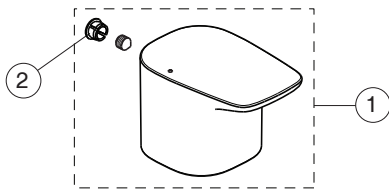

CERAPLAN

Ideal Standard

Produced from: June 2024

For XX:  
AA=chrome  
XG=silk black

Pos.	Signify	Spare parts-Nr.	Quantity	Pos.	Signify	Spare parts-Nr.	Quantity
1	Handle(Red)	B961721XX	1 Set				
1a	Handle(Blue)	B961720XX	1 Set				
2	Block cap	A961157XX	1 Pcs.				
3	Adapter and screw	A861446NU	1 Set				
4	Ceramic valve G1/2-RH	B961660NU	1 Pcs.				
4a	Ceramic valve G1/2-LH	B961659NU	1 Pcs.				
5	Nozzle-3.8L/min	B960883XX	1 Pcs.				
5a	Perlator M24x1-A - 5L/min	B961383XX*	1 Pcs.				
6	Connecting group	B961155NU	1 Set				

# CERAPLAN

Ideal Standard

Produced from: Aug.2022

For XX:  
AA=chrome  
XG=silk black

Pos.	Signify	Spare parts-Nr.	Quantity	Pos.	Signify	Spare parts-Nr.	Quantity
1	Handle(Red)	B961721XX	1 Set				
1a	Handle(Blue)	B961720XX	1 Set				
2	Block cap	A961157XX	1 Pcs.				
3	Adapter and screw	A861446NU	1 Set				
4	Ceramic valve G1/2-RH	B961660NU	1 Pcs.				
4a	Ceramic valve G1/2-LH	B961659NU	1 Pcs.				
5	Nozzle	A961625XX	1 Pcs.				
5a	Perlator M24x1-A - 5l/min	B961383XX*	1 Pcs.				
6	Connecting group	B961155NU	1 Set				