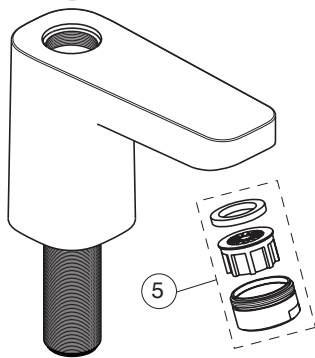

CERAPLAN

Ideal Standard

Produced from: June 2024

For XX:  
AA=chrome  
XG=silk black

Pos.	Signify	Spare parts-Nr.	Quantity	Pos.	Signify	Spare parts-Nr.	Quantity
1	Handle(Red)	B961721XX	1 Set				
1a	Handle(Blue)	B961720XX	1 Set				
2	Block cap	A961157XX	1 Pcs.				
3	Adapter and screw	A861446NU	1 Set				
4	Ceramic valve G1/2-RH	B961660NU	1 Pcs.				
4a	Ceramic valve G1/2-LH	B961659NU	1 Pcs.				
5	Nozzle-3.8L/min	B960883XX	1 Pcs.				
5a	Perlator M24x1-A - 5L/min	B961383XX*	1 Pcs.				
6	Connecting group	B961155NU	1 Set				

# CERAPLAN

Ideal Standard

Produced from: Aug.2022

For XX:  
AA=chrome  
XG=silk black

Pos.	Signify	Spare parts-Nr.	Quantity	Pos.	Signify	Spare parts-Nr.	Quantity
1	Handle(Red)	B961721XX	1 Set				
1a	Handle(Blue)	B961720XX	1 Set				
2	Block cap	A961157XX	1 Pcs.				
3	Adapter and screw	A861446NU	1 Set				
4	Ceramic valve G1/2-RH	B961660NU	1 Pcs.				
4a	Ceramic valve G1/2-LH	B961659NU	1 Pcs.				
5	Nozzle	A961625XX	1 Pcs.				
5a	Perlator M24x1-A - 5l/min	B961383XX*	1 Pcs.				
6	Connecting group	B961155NU	1 Set				