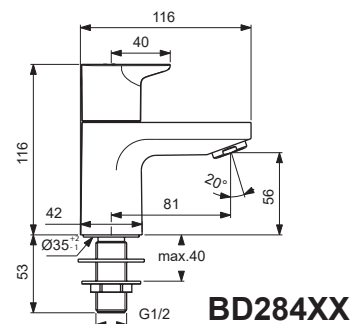

CERAPLAN

Ideal Standard

Produced from: June 2024

For XX:  
AA=chrome  
XG=silk black

Pos.	Signify	Spare parts-Nr.	Quantity	Pos.	Signify	Spare parts-Nr.	Quantity
1	Handle(Red)	B961721XX	1 Set				
1a	Handle(Blue)	B961720XX	1 Set				
2	Block cap	A961157XX	1 Pcs.				
3	Adapter and screw	A861446NU	1 Set				
4	Ceramic valve G1/2-RH	B961660NU	1 Pcs.				
4a	Ceramic valve G1/2-LH	B961659NU	1 Pcs.				
5	Nozzle-3.8L/min	B960883XX	1 Pcs.				
5a	Perlator M24x1-A - 5L/min	B961383XX*	1 Pcs.				
6	Connecting group	B961155NU	1 Set				

\*for BD284XX

# CERAPLAN

Ideal Standard

Produced from: Aug.2022

For XX:  
AA=chrome  
XG=silk black

Pos.	Signify	Spare parts-Nr.	Quantity	Pos.	Signify	Spare parts-Nr.	Quantity
1	Handle(Red)	B961721XX	1 Set				
1a	Handle(Blue)	B961720XX	1 Set				
2	Block cap	A961157XX	1 Pcs.				
3	Adapter and screw	A861446NU	1 Set				
4	Ceramic valve G1/2-RH	B961660NU	1 Pcs.				
4a	Ceramic valve G1/2-LH	B961659NU	1 Pcs.				
5	Nozzle	A961625XX	1 Pcs.				
5a	Perlator M24x1-A - 5l/min	B961383XX*	1 Pcs.				
6	Connecting group	B961155NU	1 Set				