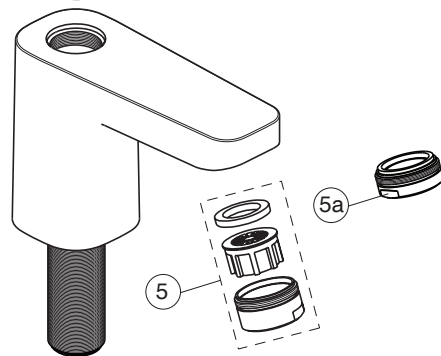

CERAPLAN

Ideal Standard

Produced from: June 2024

For XX:  
AA=chrome  
XG=silk black

Pos.	Signify	Spare parts-Nr.	Quantity	Pos.	Signify	Spare parts-Nr.	Quantity
1	Handle(Red)	B961721XX	1 Set				
1a	Handle(Blue)	B961720XX	1 Set				
2	Block cap	A961157XX	1 Pcs.				
3	Adapter and screw	A861446NU	1 Set				
4	Ceramic valve G1/2-RH	B961660NU	1 Pcs.				
4a	Ceramic valve G1/2-LH	B961659NU	1 Pcs.				
5	Nozzle-3.8L/min	B960883XX	1 Pcs.				
5a	Perlator M24x1-A - 5L/min	B961383XX*	1 Pcs.				
6	Connecting group	B961155NU	1 Set				

\*for BD284XX

# CERAPLAN

Ideal Standard

Produced from: Aug.2022

For XX:  
AA=chrome  
XG=silk black

Pos.	Signify	Spare parts-Nr.	Quantity	Pos.	Signify	Spare parts-Nr.	Quantity
1	Handle(Red)	B961721XX	1 Set				
1a	Handle(Blue)	B961720XX	1 Set				
2	Block cap	A961157XX	1 Pcs.				
3	Adapter and screw	A861446NU	1 Set				
4	Ceramic valve G1/2-RH	B961660NU	1 Pcs.				
4a	Ceramic valve G1/2-LH	B961659NU	1 Pcs.				
5	Nozzle	A961625XX	1 Pcs.				
5a	Perlator M24x1-A - 5l/min	B961383XX*	1 Pcs.				
6	Connecting group	B961155NU	1 Set				