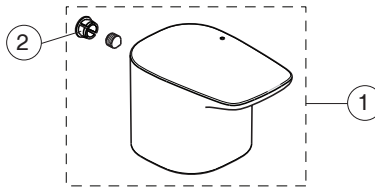

CERAPLAN

Ideal Standard

Produced from: June 2024

For XX:  
AA=chrome  
XG=silk black

Pos.	Signify	Spare parts-Nr.	Quantity	Pos.	Signify	Spare parts-Nr.	Quantity
1	Handle(Red)	B961721XX	1 Set				
1a	Handle(Blue)	B961720XX	1 Set				
2	Block cap	A961157XX	1 Pcs.				
3	Adapter and screw	A861446NU	1 Set				
4	Ceramic valve G1/2-RH	B961660NU	1 Pcs.				
4a	Ceramic valve G1/2-LH	B961659NU	1 Pcs.				
5	Nozzle-3.8L/min	B960883XX	1 Pcs.				
5a	Perlator M24x1-A - 5L/min	B961383XX*	1 Pcs.				
6	Connecting group	B961155NU	1 Set				

# CERAPLAN

Ideal Standard

Produced from: Aug.2022

For XX:  
AA=chrome  
XG=silk black

Pos.	Signify	Spare parts-Nr.	Quantity	Pos.	Signify	Spare parts-Nr.	Quantity
1	Handle(Red)	B961721XX	1 Set				
1a	Handle(Blue)	B961720XX	1 Set				
2	Block cap	A961157XX	1 Pcs.				
3	Adapter and screw	A861446NU	1 Set				
4	Ceramic valve G1/2-RH	B961660NU	1 Pcs.				
4a	Ceramic valve G1/2-LH	B961659NU	1 Pcs.				
5	Nozzle	A961625XX	1 Pcs.				
5a	Perlator M24x1-A - 5l/min	B961383XX*	1 Pcs.				
6	Connecting group	B961155NU	1 Set				