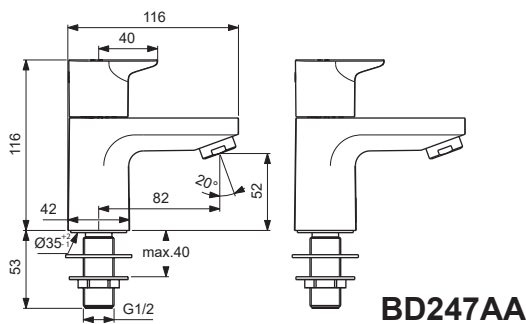

CERAPLAN

Ideal Standard

Produced from: June 2024

For XX:  
AA=chrome  
XG=silk black

Pos.	Signify	Spare parts-Nr.	Quantity	Pos.	Signify	Spare parts-Nr.	Quantity
1	Handle(Red)	B961721XX	1 Set				
1a	Handle(Blue)	B961720XX	1 Set				
2	Block cap	A961157XX	1 Pcs.				
3	Adapter and screw	A861446NU	1 Set				
4	Ceramic valve G1/2-RH	B961660NU	1 Pcs.				
4a	Ceramic valve G1/2-LH	B961659NU	1 Pcs.				
5	Nozzle-3.8L/min	B960883XX	1 Pcs.				
5a	Perlator M24x1-A - 5L/min	B961383XX*	1 Pcs.				
6	Connecting group	B961155NU	1 Set				

\*for BD284XX

# CERAPLAN

Ideal Standard

Produced from: Aug.2022

For XX:  
AA=chrome  
XG=silk black

Pos.	Signify	Spare parts-Nr.	Quantity	Pos.	Signify	Spare parts-Nr.	Quantity
1	Handle(Red)	B961721XX	1 Set				
1a	Handle(Blue)	B961720XX	1 Set				
2	Block cap	A961157XX	1 Pcs.				
3	Adapter and screw	A861446NU	1 Set				
4	Ceramic valve G1/2-RH	B961660NU	1 Pcs.				
4a	Ceramic valve G1/2-LH	B961659NU	1 Pcs.				
5	Nozzle	A961625XX	1 Pcs.				
5a	Perlator M24x1-A - 5l/min	B961383XX*	1 Pcs.				
6	Connecting group	B961155NU	1 Set				