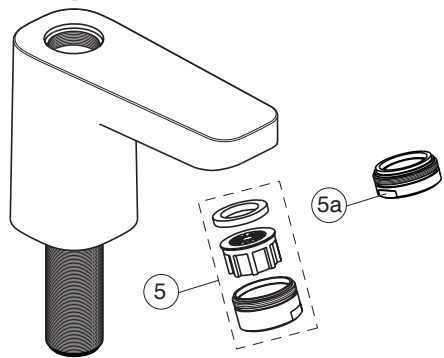

CERAPLAN

Ideal Standard

Produced from: June 2024

For XX:  
AA=chrome  
XG=silk black

Pos.	Signify	Spare parts-Nr.	Quantity	Pos.	Signify	Spare parts-Nr.	Quantity
1	Handle(Red)	B961721XX	1 Set				
1a	Handle(Blue)	B961720XX	1 Set				
2	Block cap	A961157XX	1 Pcs.				
3	Adapter and screw	A861446NU	1 Set				
4	Ceramic valve G1/2-RH	B961660NU	1 Pcs.				
4a	Ceramic valve G1/2-LH	B961659NU	1 Pcs.				
5	Nozzle-3.8L/min	B960883XX	1 Pcs.				
5a	Perlator M24x1-A - 5L/min	B961383XX*	1 Pcs.				
6	Connecting group	B961155NU	1 Set				

\*for BD284XX

# CERAPLAN

Ideal Standard

Produced from: Aug.2022

For XX:  
AA=chrome  
XG=silk black

Pos.	Signify	Spare parts-Nr.	Quantity	Pos.	Signify	Spare parts-Nr.	Quantity
1	Handle(Red)	B961721XX	1 Set				
1a	Handle(Blue)	B961720XX	1 Set				
2	Block cap	A961157XX	1 Pcs.				
3	Adapter and screw	A861446NU	1 Set				
4	Ceramic valve G1/2-RH	B961660NU	1 Pcs.				
4a	Ceramic valve G1/2-LH	B961659NU	1 Pcs.				
5	Nozzle	A961625XX	1 Pcs.				
5a	Perlator M24x1-A - 5l/min	B961383XX*	1 Pcs.				
6	Connecting group	B961155NU	1 Set				