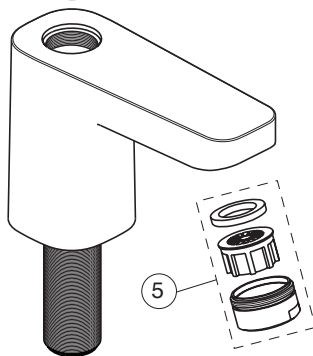

CERAPLAN

Ideal Standard

Produced from: June 2024

For XX:  
AA=chrome  
XG=silk black

Pos.	Signify	Spare parts-Nr.	Quantity	Pos.	Signify	Spare parts-Nr.	Quantity
1	Handle(Red)	B961721XX	1 Set				
1a	Handle(Blue)	B961720XX	1 Set				
2	Block cap	A961157XX	1 Pcs.				
3	Adapter and screw	A861446NU	1 Set				
4	Ceramic valve G1/2-RH	B961660NU	1 Pcs.				
4a	Ceramic valve G1/2-LH	B961659NU	1 Pcs.				
5	Nozzle-3.8L/min	B960883XX	1 Pcs.				
5a	Perlator M24x1-A - 5L/min	B961383XX*	1 Pcs.				
6	Connecting group	B961155NU	1 Set				

# CERAPLAN

Ideal Standard

Produced from: Aug.2022

For XX:  
AA=chrome  
XG=silk black

Pos.	Signify	Spare parts-Nr.	Quantity	Pos.	Signify	Spare parts-Nr.	Quantity
1	Handle(Red)	B961721XX	1 Set				
1a	Handle(Blue)	B961720XX	1 Set				
2	Block cap	A961157XX	1 Pcs.				
3	Adapter and screw	A861446NU	1 Set				
4	Ceramic valve G1/2-RH	B961660NU	1 Pcs.				
4a	Ceramic valve G1/2-LH	B961659NU	1 Pcs.				
5	Nozzle	A961625XX	1 Pcs.				
5a	Perlator M24x1-A - 5l/min	B961383XX*	1 Pcs.				
6	Connecting group	B961155NU	1 Set				