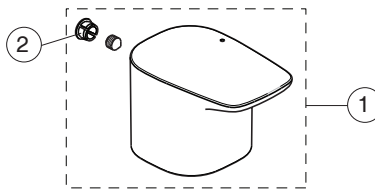

CERAPLAN

Ideal Standard

Produced from: June 2024

For XX:  
AA=chrome  
XG=silk black

Pos.	Signify	Spare parts-Nr.	Quantity	Pos.	Signify	Spare parts-Nr.	Quantity
1	Handle(Red)	B961721XX	1 Set				
1a	Handle(Blue)	B961720XX	1 Set				
2	Block cap	A961157XX	1 Pcs.				
3	Adapter and screw	A861446NU	1 Set				
4	Ceramic valve G1/2-RH	B961660NU	1 Pcs.				
4a	Ceramic valve G1/2-LH	B961659NU	1 Pcs.				
5	Nozzle-3.8L/min	B960883XX	1 Pcs.				
5a	Perlator M24x1-A - 5L/min	B961383XX*	1 Pcs.				
6	Connecting group	B961155NU	1 Set				

# CERAPLAN

Ideal Standard

Produced from: Aug.2022

For XX:  
AA=chrome  
XG=silk black

Pos.	Signify	Spare parts-Nr.	Quantity	Pos.	Signify	Spare parts-Nr.	Quantity
1	Handle(Red)	B961721XX	1 Set				
1a	Handle(Blue)	B961720XX	1 Set				
2	Block cap	A961157XX	1 Pcs.				
3	Adapter and screw	A861446NU	1 Set				
4	Ceramic valve G1/2-RH	B961660NU	1 Pcs.				
4a	Ceramic valve G1/2-LH	B961659NU	1 Pcs.				
5	Nozzle	A961625XX	1 Pcs.				
5a	Perlator M24x1-A - 5l/min	B961383XX*	1 Pcs.				
6	Connecting group	B961155NU	1 Set				