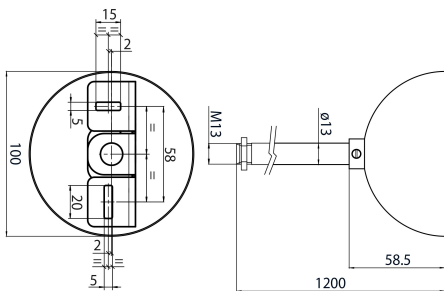

Features

- OneTrack accessory, complete suspension set including: ceiling bracket, M13 threaded stem (diameter 13mm -length 1.2m) with counter nut, black metal ceiling cup (diameter 100mm). SET7. Black. Compatible with Lytespan.

Product Overview

Product name	OTRCK SET7-1, 2M M13 STEM+BRK+CUP BLK S-9000-P6-S-B
Technology	Accessory
General application	Museums & Galleries, Office
ETIM Class	EC000101
Product EAN number	4012289008802
Warranty	5 years

Technical drawings

Data table

GENERAL DATA

OTRCK SET7-1,2M M13 STEM+BRK+CUP BLK S-9000-P6-S-B 9200880

Product name	OTRCK SET7-1, 2M M13 STEM+BRK+CUP BLK S-9000-P6-S-B
Technology	Accessory
General application	Museums & Galleries, Office
ETIM Class	EC000101
Warranty	5 years

ELECTRICAL DATA

Control gear required	No
------------------------------	----

PHYSICAL DATA

Nominal Product Length (mm)	1200
Nominal Product Diameter (mm)	100
Weight (kg)	1.49

PACKAGING

Product EAN number	4012289008802
Packaging single length / height (cm)	123.0
Packaging single width (cm)	11.4
Packaging single depth (cm)	11.4
Units per outer package	1
Packaging outer length / height (cm)	123.0
Packaging outer width (cm)	11.4
Packaging outer depth (cm)	11.4