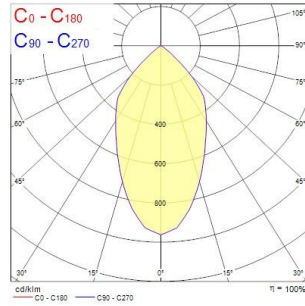

Expospot 90 cardan square

EXPOSPOT 90 DUO HE RA90 4000K WB WHITE

2070058

Product features

- Integrated LED double gimbal accent downlight, duo head, ideal for retail and display applications, die-cast aluminium body, passive cooling, beam angle: 57°, optics: aluminium reflector and lens combination, colour temperature: 4000K neutral white, total system power: 50W, total fixture output: 2x2855lm, 114lm/W, LOR: 100%, colour rendering: Ra 90 typical, LED Chromacity: 3 step MacAdam ellipse, IR/UV free light source without heat radiation, operating voltage: 220-240V / 50-60Hz, electronic driver, non-dimmable, electrical protection: CLASS II, ingress protection rating: IP20, suitable for internal environment only, ceiling cut-out: 148x292mm, dimensions: 163x307x104mm, weight: 2.1kg.

PRODUCT OVERVIEW

Product name	EXPOSPOT 90 DUO HE RA90 4000K WB WHITE
Technology	LED
Cap/Base	N/A
Housing	Aluminium
Mount	Ceiling recessed mounting
Fixture rating	Enclosed
General application	Hospitality, Museums & Galleries, Retail
ETIM Class	EC001744
Warranty	5 years
Fixture luminous flux (lm)	2 x 2855
Luminaire efficacy (lm/W)	114
LOR (%)	100
Correlated colour temperature (k)	4000
Light colour	Neutral White
CRI (Ra)	90
Colour Variation Initial (SDCM)	SDCM3
Beam Angle (°)	57
Photobiological Risk Group	RG1
Total power consumption (W)	50
Electrical protection	Class II
Control gear type	Electronic ballast
Control gear mounting	Remote
Dimmable	No
Dimming method	N/A
Housing colour	White
IP rating	IP20
IK rating	IK02
Product EAN number	5025768700585

PHOTOMETRY

Expospot 90 cardan square EXPOSPOT 90 DUO HE RA90 4000K WB WHITE 2070058

TECHNICAL DRAWINGS