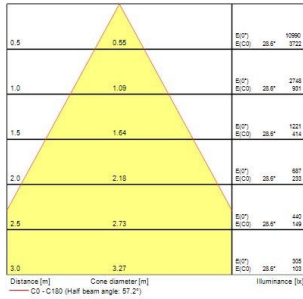

Expospot 90 cardan square EXPOSPOT 90 DUO HE RA90 4000K WB WHITE 2070058

TECHNICAL DRAWINGS