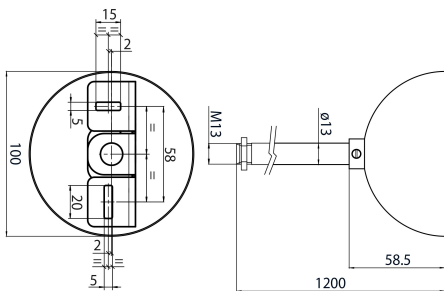

Features

- OneTrack accessory, complete suspension set including: ceiling bracket, M13 threaded stem (diameter 13mm -length 1.2m) with counter nut, white metal ceiling cup (diameter 100mm). SET7. White. Compatible with Lytespan.

Product Overview

Product name	OTRCK SET7-1, 2M M13 STEM+BRK+CUP WHT S-9000-P6-S-W
Technology	Accessory
General application	Museums & Galleries, Office
ETIM Class	EC000101
Product EAN number	4012289008796
Warranty	5 years

Technical drawings

Data table

GENERAL DATA

OTRCK SET7-1,2M M13 STEM+BRK+CUP WHT S-9000-P6-S-W 9200879

Product name	OTRCK SET7-1, 2M M13 STEM+BRK+CUP WHT S-9000-P6-S-W
Technology	Accessory
General application	Museums & Galleries, Office
ETIM Class	EC000101
Warranty	5 years

ELECTRICAL DATA

Control gear required	No
------------------------------	----

PHYSICAL DATA

Nominal Product Length (mm)	1200
Nominal Product Diameter (mm)	100
Weight (kg)	1.49

PACKAGING

Product EAN number	4012289008796
Packaging single length / height (cm)	123.0
Packaging single width (cm)	11.4
Packaging single depth (cm)	11.4
Units per outer package	1
Packaging outer length / height (cm)	123.0
Packaging outer width (cm)	11.4
Packaging outer depth (cm)	11.4