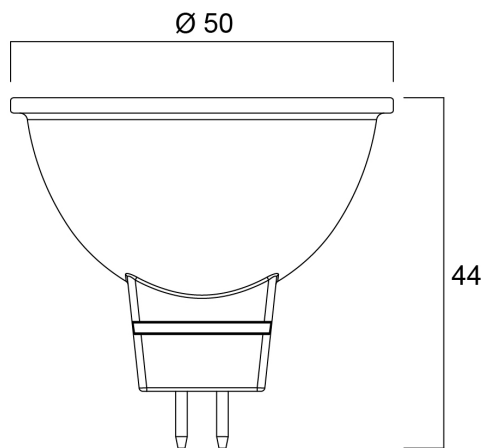

# RefLED Superia Retro MR16 V2 425LM 840 36° SL

Item No: 0029231

**SYLVANIA**

Compact, energy efficient and exceptional value for money product Same shape and size as halogen MR16 lamp Compact Cluster SMD technology enabling high efficiency with halogen look Reduced visible heat sink from the front Available in 36 degree High lumen efficacy 12V AC/DC 25,000 hours average rated life 3 years warranty

### Dimensions (mm)

## Physical data

Nominal Product Length (mm)	44
Nominal Product Diameter (mm)	50
Weight (kg)	0.03

## Packaging

Product EAN number	5410288292311
Packaging single length / height (cm)	6.1
Packaging single width (cm)	5.1
Packaging single depth (cm)	8.2
DUN14 (inner)	15410288292318
Units per inner package	6
Packaging inner length / height (cm)	19.4
Packaging inner width (cm)	11.4
Packaging inner depth (cm)	9.4
DUN14 (outer)	25410288292315
Units per outer package	36
Packaging outer length / height (cm)	36.2
Packaging outer width (cm)	21.7
Packaging outer depth (cm)	21.9