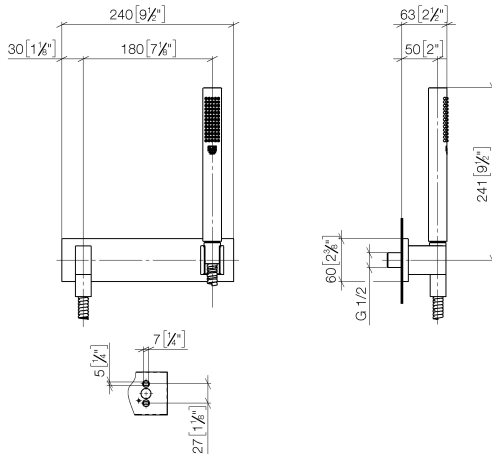

27 818 980

- COMPACT RAIN, max. flow rate 6.8 l/min (at 3 bar)
- Function from: 5 l/min
- inherently safe from back flow
- with anti-scale system
- metal shower hose 1250mm with integrated anti-twist protection

**Technical data:**

- cover plate 240 x 60 mm
- 1/2" wall elbow
- 3/8" shower outlet

**Notes:**

	Brushed Gold (PVD)	27 818 980-37 0010
	Chrome	27 818 980-00 0010
	Brushed Platinum	27 818 980-06 0010
	Platinum	27 818 980-08 0010
	Dark Chrome	27 818 980-19 0010
	Brushed Durabronze (23kt Gold)	27 818 980-28 0010
	Matte Black	27 818 980-33 0010
	Brushed Dark Brass (PVD)	27 818 980-39 0010
	Brushed Bronze (PVD)	27 818 980-42 0010
	Brushed Dark Bronze (PVD)	27 818 980-43 0010
	Brushed Champagne (22kt Gold)	27 818 980-46 0010
	Champagne (22kt Gold)	27 818 980-47 0010
	Brushed Chrome	27 818 980-93 0010
	Brushed Dark Platinum	27 818 980-99 0010

Recommended miscellaneous

- Concealed wall elbow -** 35 085 970 90
  - min. recess depth 90 mm
  - max. recess depth 163 mm

27 818 980

mm [inches]

Codes & Standards

ASME A112.18.1	cUPC	DIN 4109	ISO 3822
----------------	------	----------	----------