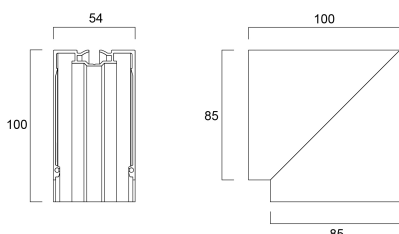

Technical drawings