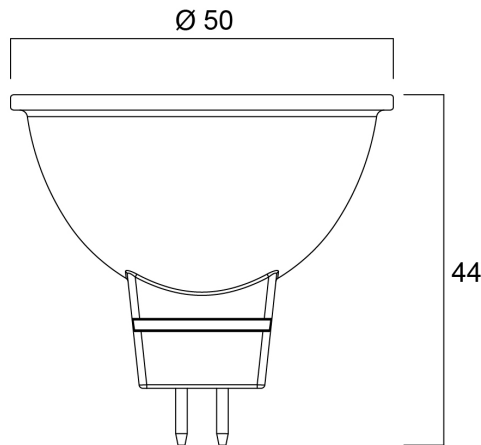

Technical Assets

Dimensions (mm)