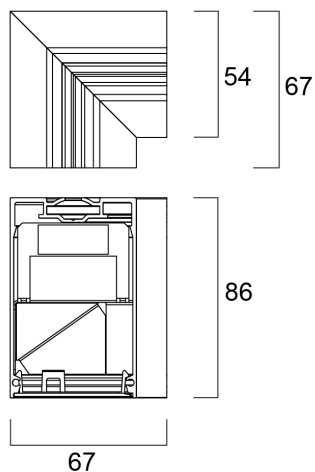

Concord

MC2 90DEG HOR-CORNER EL BLK OPAL
2071683

Technical drawings

Data table

GENERAL DATA

Product name	MC2 90DEG HOR-CORNER EL BLK OPAL
Technology	Accessory
Housing	Aluminium
Mount	Ceiling recessed mounting
General application	Education, Hospitality, Office, Retail
ETIM Class	EC002556
E-number FI	4170369
Warranty	5 years

ELECTRICAL DATA

Control gear required	No
Connectable conductor cross section - Max (mm²)	1.5

PHYSICAL DATA