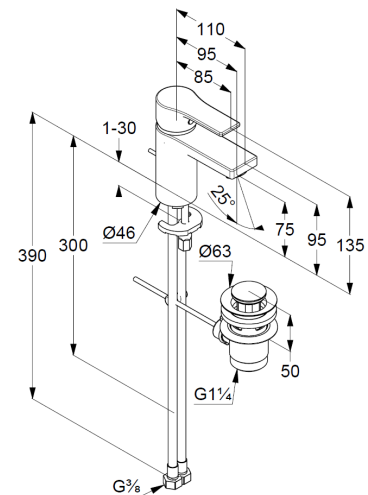

Technische Daten/ Technical Data

KLUDI ZENTA SL, SmartStart
single lever basin mixer 75
DN 15

Ref.: 482630565

Finishes:
05 chrome

Product description
Manufacturer KLUDI GmbH & Co. KG
Typ: KLUDI ZENTA SL, SmartStart
single lever basin mixer 75
Ref.: 482630565

basin mixer
single lever mixer
1-hole mounted
solid handle, metal
aerator M24 PCA
ceramic cartridge with hot water safety device
middle position cold water
flow rate at 3 bar 5 l/min.
flexible hoses G3/8 DVGW approved
rapid installation set
pop up waste G1 1/4 metal
EU taxonomy: max. 6 l/min. -
Substantial Contribution (SC) possible

Produktabbildung/ Product picture

Maßzeichnung/ Dimensional drawing

Durchfluss/ Flow rate