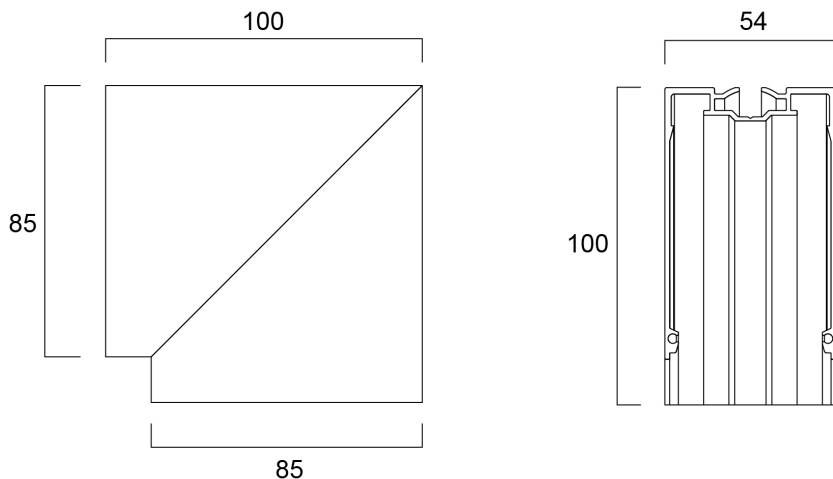

Concord

MC2 90DEG VER-CORNER BLK OPAL 2071656

Technical drawings

Data table

GENERAL DATA

Product name	MC2 90DEG VER-CORNER BLK OPAL
Technology	Accessory
Housing	Aluminium
Mount	Ceiling recessed mounting
General application	Education, Hospitality, Office, Retail
ETIM Class	EC002557
E-number FI	4170373
Warranty	5 years

ELECTRICAL DATA

Control gear required	No

PHYSICAL DATA

Housing colour	Black
IP rating	IP20