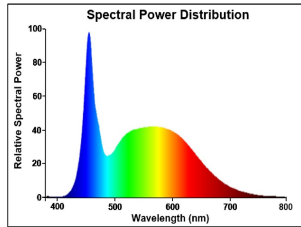

RefLED ES50

RefLED ES50 V6 345LM 865 36 SL

0029170