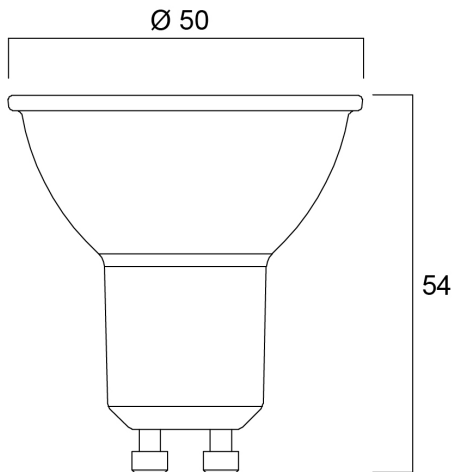

# RefLED ES50 V6 345LM 865 36 SL

Item No: 0029170

**SYLVANIA**

Compact, energy efficient and exceptional value LED GU10 lamp Same shape and size as halogen GU10 lamp Compact Cluster SMD technology enabling high efficiency with halogen look Reduced visible heat sink from the front Available in 36 degree beam angle High lumen efficacy 15,000 hours average rated life 3 years warranty

### Dimensions (mm)

## Physical data

Nominal Product Height (mm)	54
Nominal Product Diameter (mm)	50
Weight (kg)	0.019

## Packaging

Product EAN number	5410288291703
Packaging single length / height (cm)	8.2
Packaging single width (cm)	6.1
Packaging single depth (cm)	5.1
DUN14 (inner)	15410288291700
Units per inner package	6
Packaging inner length / height (cm)	19.4
Packaging inner width (cm)	11.3
Packaging inner depth (cm)	9.5
DUN14 (outer)	25410288291707
Units per outer package	60
Packaging outer length / height (cm)	58.8
Packaging outer width (cm)	21.8
Packaging outer depth (cm)	21.7