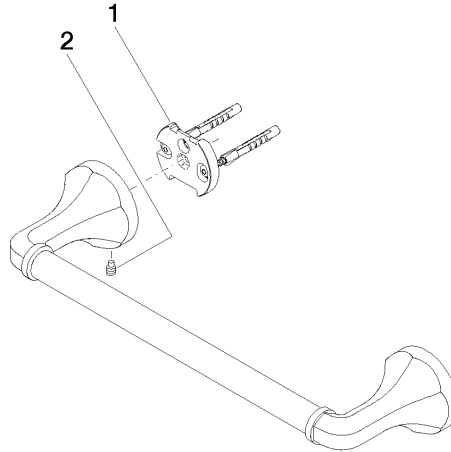

83 030 361 Product version from 7/3/2016

- gauge 300 mm
- width 360mm
- height 60 mm
- rosette Ø 60 mm
- 90mm projection

	Platinum	83 030 361-08
	Chrome	83 030 361-00
	Brushed Platinum	83 030 361-06
	Durabass (23kt Gold)	83 030 361-09
	Brushed Durabass (23kt Gold)	83 030 361-28
	Brushed Gold (PVD)	83 030 361-37
	Brushed Dark Brass (PVD)	83 030 361-39
	Brushed Bronze (PVD)	83 030 361-42
	Brushed Dark Platinum	83 030 361-99

Recommended miscellaneous

- MADISON Mounting for towel bar/tumbler mounting on two sides -** 12 358 970 90
- for towel bar mounting plus towel bar mounting on back.

83 030 361 Product version from 7/3/2016

mm [inches]

Spare parts list

No.	Item Number	Name	Quantity used	Delivery time
1	05 17 97 507 00 90	Attachment set 52 x 45 x 70 mm -	2.00	14
2	04 31 11 140 00 90	Mounting Threaded pin M6 x 10 mm -	2.00	14