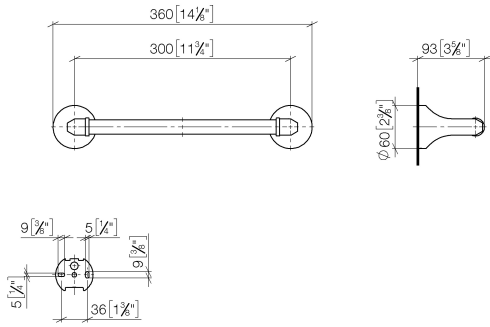

83 030 361 Product version from 7/3/2016

- gauge 300 mm
- width 360mm
- height 60 mm
- rosette Ø 60 mm
- 90mm projection

	Platinum	83 030 361-08
	Chrome	83 030 361-00
	Brushed Platinum	83 030 361-06
	Durabass (23kt Gold)	83 030 361-09
	Brushed Durabass (23kt Gold)	83 030 361-28
	Brushed Gold (PVD)	83 030 361-37
	Brushed Dark Brass (PVD)	83 030 361-39
	Brushed Bronze (PVD)	83 030 361-42
	Brushed Dark Platinum	83 030 361-99

Recommended miscellaneous

- MADISON Mounting for towel bar/tumbler mounting on two sides -** 12 358 970 90
- for towel bar mounting plus towel bar mounting on back.

83 030 361 Product version from 7/3/2016

mm [inches]

Spare parts list

No.	Item Number	Name	Quantity used	Delivery time
1	05 17 97 507 00 90	Attachment set 52 x 45 x 70 mm -	2.00	14
2	04 31 11 140 00 90	Mounting Threaded pin M6 x 10 mm -	2.00	14