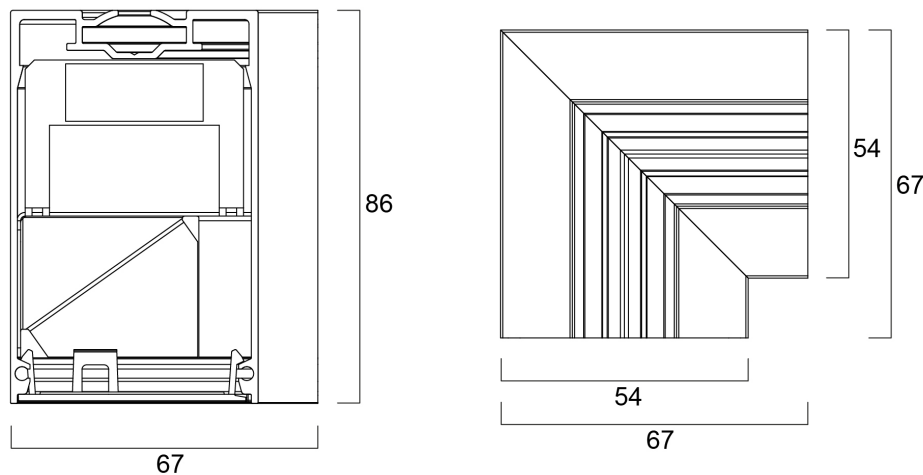

Concord

MC2 90DEG HOR-CORNER BLK OPAL 2071655

Technical drawings

Data table

GENERAL DATA

Product name	MC2 90DEG HOR-CORNER BLK OPAL
Technology	Accessory
Housing	Aluminium
Mount	Ceiling recessed mounting
General application	Education, Hospitality, Office, Retail
ETIM Class	EC002557
E-number FI	4170372
Warranty	5 years

ELECTRICAL DATA

Control gear required	No

PHYSICAL DATA

Housing colour	Black
IP rating	IP20