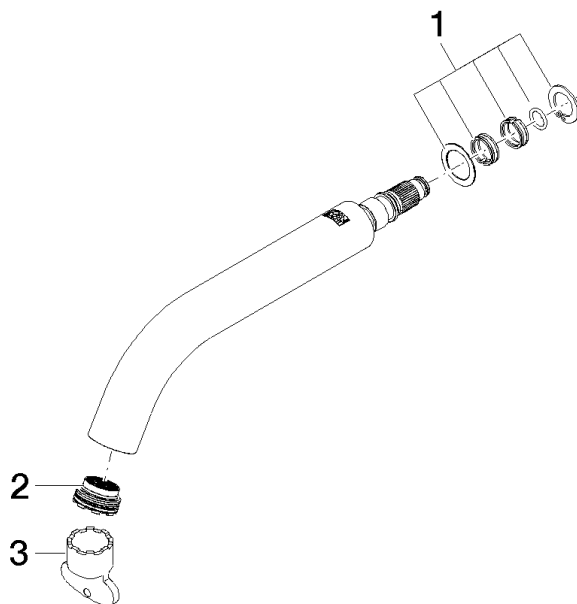

**Spout 200 mm, 25,2 l/min. - Brushed Durabron (23kt Gold)**

SPARE PARTS

90 28 22 315 00 Product version up to 9/30/2020

	Brushed Durabron (23kt Gold)	90 28 22 315 00-28
	Chrome	90 28 22 315 00-00
	Brushed Platinum	90 28 22 315 00-06
	Platinum	90 28 22 315 00-08
	Dark Chrome	90 28 22 315 00-19
	Brushed Light Gold (PVD)	90 28 22 315 00-27
	Brushed Gold (PVD)	90 28 22 315 00-37
	Brushed Dark Brass (PVD)	90 28 22 315 00-39
	Brushed Champagne (22kt Gold)	90 28 22 315 00-46
	Champagne (22kt Gold)	90 28 22 315 00-47
	Brushed Dark Platinum	90 28 22 315 00-99

Spout 200 mm, 25,2 l/min. - Brushed Durabron (23kt Gold)

SPARE PARTS

---

90 28 22 315 00 Product version up to 9/30/2020

## Spout 200 mm, 25,2 l/min. - Brushed Durabron (23kt Gold)

SPARE PARTS

90 28 22 315 00 Product version up to 9/30/2020

90 28 22 315 00 Product version up to 9/30/2020

Parts for other finishes can be found here: [Chrome](#)

### Spare parts list

No.	Item Number	Name	Quantity used	Delivery time
3	04 30 09 024 00 90	Spanner for aerator Cache JR -	1.00	14
2	09 29 03 055 90	Aerator insert M21,5x1 25,2 l/min. -	1.00	-
	Spare part can no longer be ordered, please order the replacement item			
	09290312490	Aerator insert M21,5x1 25,2 l/min. -		
1	90 28 10 169 01 90	Seal set for bath deck mounting Spout Ø 22 x 50 mm -	1.00	14