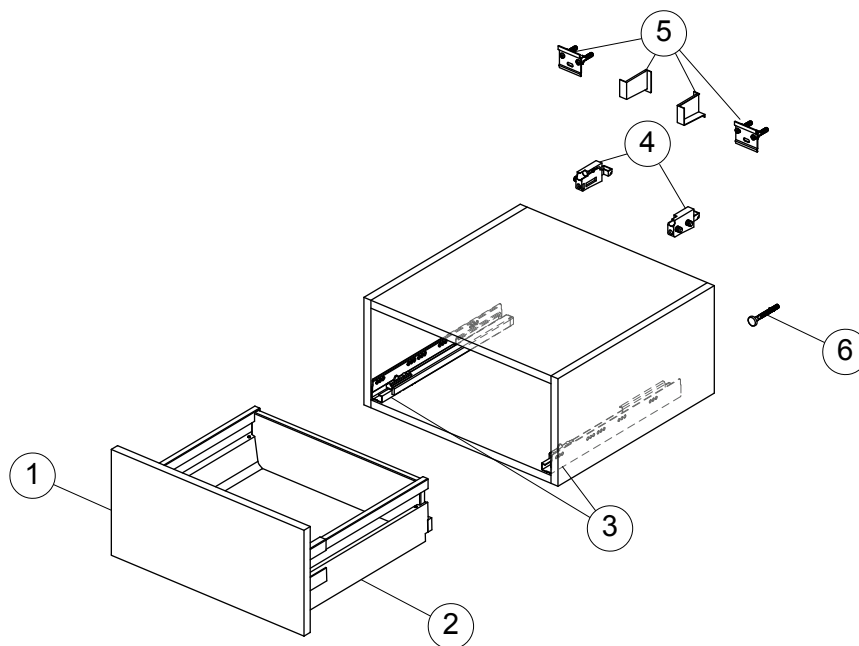

Spare parts

Side Unit 500

Item	Description	Colour/Finish	Code No.	Quantity
1	Drawer front panel 24x50	FF - Wood Light Brown FW - Dark Walnut FX - Cement WG - Glossy White	UV243FF UV243FW UV243FX UV243WG	1
2	Drawer structure box 24x50 with Push KIT		UV24467	1
3	Runner 400 Blum KIT		UV22367	Pair
4	Hanging brackets KIT 1		RV08267	Pair
5	Wall fixation KIT 1		RV08167	12
6	Safety KIT Fischer (Screw, plug, washer, cap)		TV38667	4