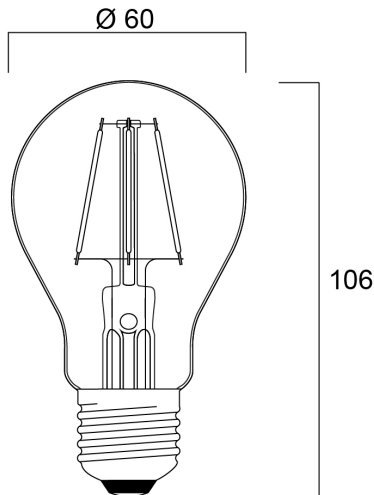

ToLEDo Retro Chroma A60 Orange E27 SL

Item No: 0086306

SYLVANIA

- Each LED filament is coated with a unique coloured fluorescent phosphor creating the most intense and saturated colours on the market, - Clear outer A60 bulb ensuring no light losses due to absorption by painted glass bulbs, ensuring high lumen output, - Full glass construction with no external lacquer coating to peel or scratch off when used outdoors, ensuring long-life colour, - IP54 water/dust/dirt resistant

Technical Assets

Dimensions (mm)

Photometrics

ToLEDo Retro Chroma A60 Orange E27 SL

Item No: 0086306

SYLVANIA

General data

Product name	ToLEDo Retro Chroma A60 Orange E27 SL
Technology	LED
Lamp shape	Pear-shape
Cap/Base	E27
Lamp finish	Clear
Fixture rating	Open
General application	SPG
ETIM Class	EC001959
E-number FI	4741153
Warranty	2 years

Optical data

Luminous flux (lm)	380
Light colour	Orange
Colour Variation Initial (SDCM)	SDCM6
Photobiological Risk Group	RG1

Electrical data

Wattage (W)	4
Primary Supply/Product voltage - min (V)	220
Primary Supply/Product voltage - max (V)	240
Control gear required	No
Dimmable	No
Nominal Frequency (Hz)	50/60Hz

Lifetime data

Average life (Rated) (h)	10000
--------------------------	-------

Physical data

IP rating	IP54
Nominal Product Height (mm)	106
Nominal Product Diameter (mm)	60
Weight (kg)	0.028

Packaging

Product EAN number	5410288863061
Packaging single length / height (cm)	6.2
Packaging single width (cm)	6.1
Packaging single depth (cm)	11.2
DUN14 (inner)	15410288863068
Units per inner package	6
Packaging inner length / height (cm)	19.6
Packaging inner width (cm)	13.4
Packaging inner depth (cm)	12.2
DUN14 (outer)	25410288863065
Units per outer package	6
Packaging outer length / height (cm)	19.6
Packaging outer width (cm)	13.5
Packaging outer depth (cm)	12.2