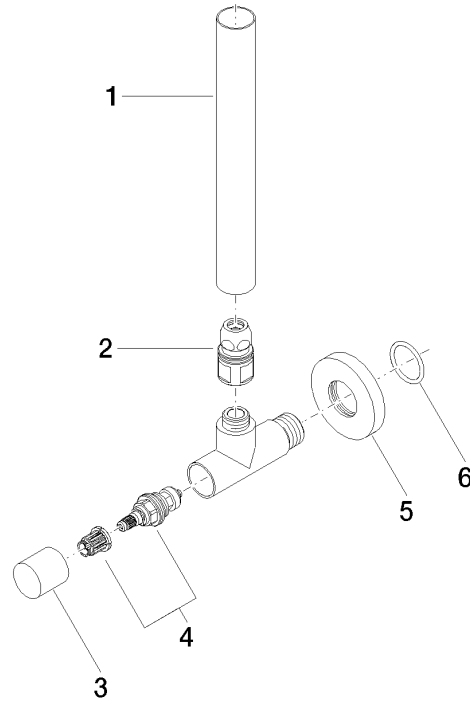

## Angle valve - Brushed Dark Platinum

SERIES SPECIFIC

22 901 979 Product version up to 5/27/2021

- rosette Ø 55 mm
- hose covering 200mm, for shortening
- WRAS

	Brushed Dark Platinum	22 901 979-99
	Chrome	22 901 979-00
	Brushed Platinum	22 901 979-06
	Platinum	22 901 979-08
	Durabass (23kt Gold)	22 901 979-09
	Dark Chrome	22 901 979-19
	Light Gold (PVD)	22 901 979-26
	Brushed Light Gold (PVD)	22 901 979-27
	Brushed Durabass (23kt Gold)	22 901 979-28
	Matte Black	22 901 979-33
	Brushed Gold (PVD)	22 901 979-37
	Brushed Dark Brass (PVD)	22 901 979-39
	Brushed Bronze (PVD)	22 901 979-42
	Brushed Dark Bronze (PVD)	22 901 979-43
	Brushed Champagne (22kt Gold)	22 901 979-46
	Champagne (22kt Gold)	22 901 979-47
	Brushed Chrome	22 901 979-93

22 901 979 Product version up to 5/27/2021

mm [inches]

**Flow rate chart**

**Codes & Standards**

Scottish Water  
Byelaws

UK Water Supply  
Regulations

## Angle valve - Brushed Dark Platinum

SERIES SPECIFIC

---

22 901 979 Product version up to 5/27/2021

Certificates and sustainability

---

WRAS\_2205

22 901 979 Product version up to 5/27/2021

### Spare parts list

No.	Item Number	Name	Quantity used	Delivery time
4	90 90 03 006 00 90	Head part Grease chamber 3/8" -	1.00	14
5	09 27 22 015-99	Rosette Ø 55 x Ø 24,6 x 9 mm - Brushed Dark Platinum	1.00	40
1	09 28 22 020-99	Pipe Ø 24 x 200 mm - Brushed Dark Platinum	1.00	40
6	09 14 10 093 90	O-Ring NBR 70 23,5 x 2,5 mm -	1.00	14
2	90 24 03 276 00 90	Conversion kit for angle valve Ø 25 x 38 mm -	1.00	14
3	09 20 22 001-99	Handle Ø 24 x 25,5 mm - Brushed Dark Platinum	1.00	40