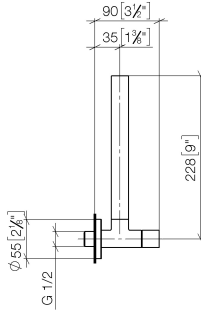

## Angle valve - Brushed Dark Platinum

SERIES SPECIFIC

22 901 979 Product version up to 5/27/2021

- rosette Ø 55 mm
- hose covering 200mm, for shortening
- WRAS

	Brushed Dark Platinum	22 901 979-99
	Chrome	22 901 979-00
	Brushed Platinum	22 901 979-06
	Platinum	22 901 979-08
	Durabass (23kt Gold)	22 901 979-09
	Dark Chrome	22 901 979-19
	Light Gold (PVD)	22 901 979-26
	Brushed Light Gold (PVD)	22 901 979-27
	Brushed Durabass (23kt Gold)	22 901 979-28
	Matte Black	22 901 979-33
	Brushed Gold (PVD)	22 901 979-37
	Brushed Dark Brass (PVD)	22 901 979-39
	Brushed Bronze (PVD)	22 901 979-42
	Brushed Dark Bronze (PVD)	22 901 979-43
	Brushed Champagne (22kt Gold)	22 901 979-46
	Champagne (22kt Gold)	22 901 979-47
	Brushed Chrome	22 901 979-93

22 901 979 Product version up to 5/27/2021

mm [inches]

**Flow rate chart**

**Codes & Standards**

Scottish Water  
Byelaws

UK Water Supply  
Regulations

### Spare parts list

No.	Item Number	Name	Quantity used	Delivery time
4	90 90 03 006 00 90	Head part Grease chamber 3/8" -	1.00	14
5	09 27 22 015-99	Rosette Ø 55 x Ø 24,6 x 9 mm - Brushed Dark Platinum	1.00	40
1	09 28 22 020-99	Pipe Ø 24 x 200 mm - Brushed Dark Platinum	1.00	40
6	09 14 10 093 90	O-Ring NBR 70 23,5 x 2,5 mm -	1.00	14
2	90 24 03 276 00 90	Conversion kit for angle valve Ø 25 x 38 mm -	1.00	14
3	09 20 22 001-99	Handle Ø 24 x 25,5 mm - Brushed Dark Platinum	1.00	40