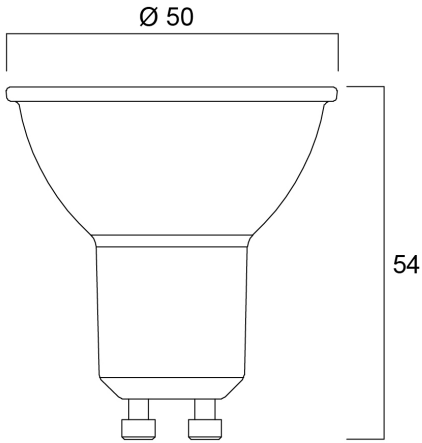

Technical drawings

Data table

GENERAL DATA

Product name	RefLED ES50 V6 580LM 830 110 SL
Technology	LED
Watt (Rated) (W)	7
Cap/Base	GU10
Fixture rating	Open
Operating temperature range (°C)	-20°C...+40°C
Performance ambient temperature Tq (°C)	25
E-number FI	4741072
Warranty	3 years

OPTICAL DATA

Colour temperature (K)	3000
CRI (Ra)	80
Colour Consistency (SDCM)	6