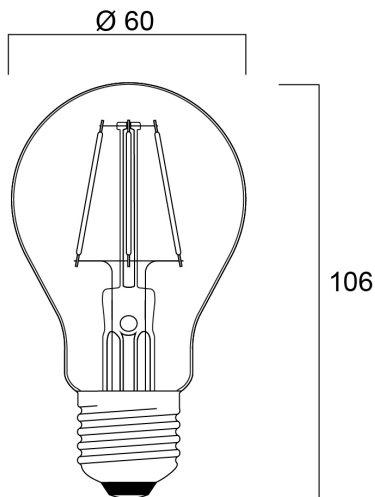

ToLEDo Retro Chroma A60 Red E27 SL

Item No: 0086307

SYLVANIA

- Each LED filament is coated with a unique coloured fluorescent phosphor creating the most intense and saturated colours on the market, - Clear outer A60 bulb ensuring no light losses due to absorption by painted glass bulbs, ensuring high lumen output, - Full glass construction with no external lacquer coating to peel or scratch off when used outdoors, ensuring long-life colour, - IP54 water/dust/dirt resistant

Technical Assets

Dimensions (mm)

Photometrics

ToLEDo Retro Chroma A60 Red E27 SL

Item No: 0086307

SYLVANIA

General data

Product name	ToLEDo Retro Chroma A60 Red E27 SL
Technology	LED
Lamp shape	Pear-shape
Cap/Base	E27
Lamp finish	Clear
Fixture rating	Open
General application	SPG
ETIM Class	EC001959
E-number FI	4741154
Warranty	2 years

Optical data

Luminous flux (lm)	80
Light colour	Red
Colour Variation Initial (SDCM)	SDCM6
Photobiological Risk Group	RG1

Electrical data

Wattage (W)	4
Primary Supply/Product voltage - min (V)	220
Primary Supply/Product voltage - max (V)	240
Control gear required	No
Dimmable	No
Nominal Frequency (Hz)	50/60Hz

Lifetime data

Average life (Rated) (h)	10000
--------------------------	-------

Physical data

IP rating	IP54
Nominal Product Height (mm)	106
Nominal Product Diameter (mm)	60
Weight (kg)	0.028

Packaging

Product EAN number	5410288863078
Packaging single length / height (cm)	6.2
Packaging single width (cm)	6.1
Packaging single depth (cm)	11.2
DUN14 (inner)	15410288863075
Units per inner package	6
Packaging inner length / height (cm)	19.6
Packaging inner width (cm)	13.4
Packaging inner depth (cm)	12.2
DUN14 (outer)	25410288863072
Units per outer package	6
Packaging outer length / height (cm)	19.6
Packaging outer width (cm)	13.5
Packaging outer depth (cm)	12.2