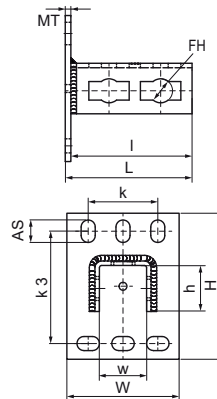

Walraven PushStrut Wallplate

(H2928)

for easy installation of complex rail constructions

Features & benefits

- easily combined with all common Walraven RapidStrut® profiles
- stable connection of rails to the floor, ceiling or wall
- timesaving and flexible
- easy to remove and reusable
- material: steel
- zinc plated

Product Number	For Rail Type	Total Height	Total Width	Total Length	Width	Height	Length	Heart To Heart Distance	Heart To Heart Distance 3	Anchoring Slot	Fixing Hole	Material Thickness	Maximum Allowed Load Faz
Reference letter		H	W	L	w	h	l	k	k 3	AS	FH	MT	Fa,z
Unit description		mm	mm	mm	mm	mm	mm	mm	mm	mm	mm	mm	N
6594035	41x21, 41x41, 41x51, 41x62, 41x82	130	100	113	42	40	108	62	100	20x12.5	21.3	5.00	3,000