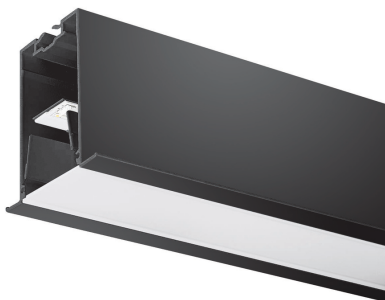

## MC2 TRIM 2.4M 4K DALIEM BLK OPAL 2071595

### Features

- MC2 TRIM 2.4M 4K DALIEM BLK OPAL LED luminaire, black RAL9005 finishing, direct distribution, trim detail for plasterboard ceilings, suitable for recessed installation either horizontally or vertically, various accessories available, compact and minimalist design based on the Golden Mean, ideal for offices, meeting rooms, corridors, education facilities, museums and libraries, extruded aluminium body, diffuser: opal, colour temperature: 4000K neutral white, total system power: 37W, total fixture output: 4800lm, emergency output: 147lm, luminaire efficacy: 130lm/W, LOR: 100%, colour rendering: Ra >80, LED Chromacity: 3 step MacAdam ellipse, lifespan: 66,000 hours L90B10, IR/UV free light source without heat radiation, operating voltage: 220-240V / 50-60Hz, drive current: 800mA, electronic driver, DALI dimmable, integral emergency: 3 hour maintained, electrical protection: CLASS I, IP20, suitable for internal environment only.

### Product Overview

<b>Product name</b>	MC2 TRIM 2.4M 4K DALIEM BLK OPAL
<b>Technology</b>	LED (3 SDCM)
<b>Cap/Base</b>	N/A
<b>Housing</b>	Aluminium
<b>Mount</b>	Ceiling recessed mounting
<b>General application</b>	Education, Hospitality, Office, Retail
<b>ETIM Class</b>	EC002892
<b>Fixture luminous flux (lm)</b>	4800
<b>Luminaire efficacy (lm/W)</b>	130
<b>LOR (%)</b>	100
<b>Colour temperature (K)</b>	4000