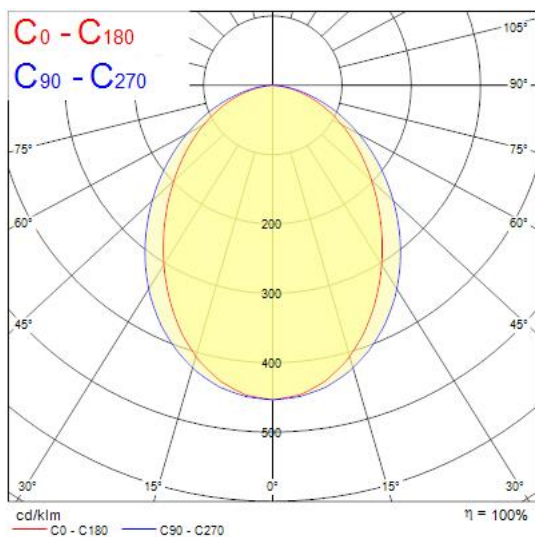

Concord

MC2 TRIM 2.4M 4K DALIEM BLK OPAL 2071595

Light colour	Neutral White
CRI (Ra)	80
Colour Variation Initial (SDCM)	3
Glare control	< 24
Photobiological Risk Group	RG0
Luminous flux (emergency) (lm)	147
Luminous flux (emergency) (lm)	147
Total power consumption (W)	37
Electrical protection	Class I
Control gear type	Electronic ballast
Dimmable	Yes
Minimum dimming level (%)	1
Housing colour	Black
IP rating	IP20
IK rating	IK03
Product EAN number	5025768715954
Warranty	5 years
Useful luminous flux (#use)	4800
Dimming method	DALI

Photometry