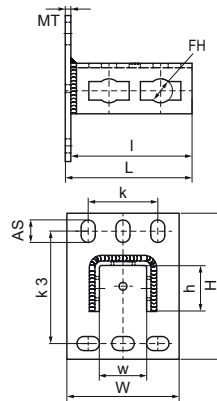

## Walraven PushStrut Wallplate

(H2928)

for easy installation of complex rail constructions

Product Number	VVS Number	For Rail Type	Total Height	Total Width	Total Length	Width	Height	Length	Heart To Heart Distance	Heart To Heart Distance 3	Anchoring Slot	Fixing Hole	Material Thickness	Maximum Allowed Load Faz
Reference letter			H	W	L	w	h	l	k	k 3	AS	FH	MT	Fa,z
Unit description			mm	mm	mm	mm	mm	mm	mm	mm	mm	mm	mm	N
6594035	018041182	41x21, 41x41, 41x51, 41x62, 41x82	130	100	113	42	40	108	62	100	20x12.5	21.3	5.00	3,000