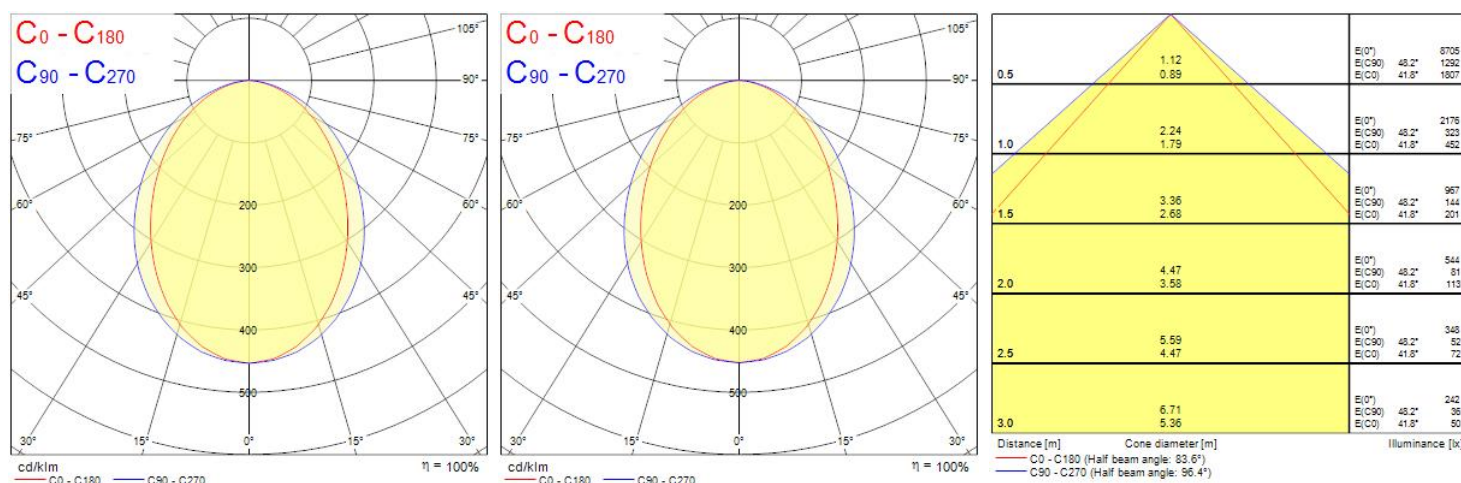

Concord

MC2 TRIM 2.4M 4K DALIEM BLK OPAL 2071595

Light colour	Neutral White
CRI (Ra)	80
Colour Variation Initial (SDCM)	3
Glare control	< 24
Photobiological Risk Group	RG0
Luminous flux (emergency) (lm)	147
Luminous flux (emergency) (lm)	147
Total power consumption (W)	37
Electrical protection	Class I
Control gear type	Electronic ballast
Dimmable	Yes
Minimum dimming level (%)	1
Housing colour	Black
IP rating	IP20
IK rating	IK03
Product EAN number	5025768715954
Warranty	5 years
Useful luminous flux (#use)	4800
Dimming method	DALI

Photometry