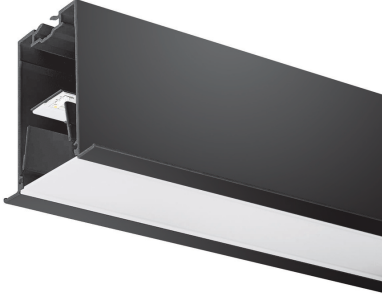

## MC2 TRIM 2.4M 4K DALIEM BLK OPAL 2071595

### Features

- MC2 TRIM 2.4M 4K DALIEM BLK OPAL LED luminaire, black RAL9005 finishing, direct distribution, trim detail for plasterboard ceilings, suitable for recessed installation either horizontally or vertically, various accessories available, compact and minimalist design based on the Golden Mean, ideal for offices, meeting rooms, corridors, education facilities, museums and libraries, extruded aluminium body, diffuser: opal, colour temperature: 4000K neutral white, total system power: 37W, total fixture output: 4800lm, emergency output: 147lm, luminaire efficacy: 130lm/W, LOR: 100%, colour rendering: Ra >80, LED Chromacity: 3 step MacAdam ellipse, lifespan: 66,000 hours L90B10, IR/UV free light source without heat radiation, operating voltage: 220-240V / 50-60Hz, drive current: 800mA, electronic driver, DALI dimmable, integral emergency: 3 hour maintained, electrical protection: CLASS I, IP20, suitable for internal environment only.

### Product Overview

Product name	MC2 TRIM 2.4M 4K DALIEM BLK OPAL
Technology	LED (3 SDCM)
Cap/Base	N/A
Housing	Aluminium
Mount	Ceiling recessed mounting
General application	Education, Hospitality, Office, Retail
ETIM Class	EC002892
Fixture luminous flux (lm)	4800
Luminaire efficacy (lm/W)	130
LOR (%)	100
Colour temperature (K)	4000