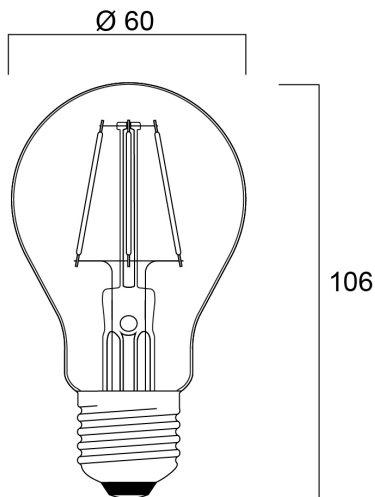

### Dimensions (mm)

## Physical data

IP rating	IP54
Nominal Product Height (mm)	106
Nominal Product Diameter (mm)	60
Weight (kg)	0.028