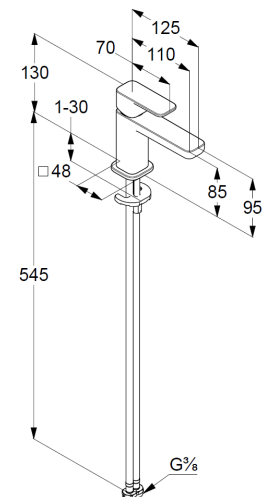

Technische Daten/ Technical Data

KLUDI RENON

single lever basin mixer 85
DN 15

Ref.: 422900575

Finishes:
05 chrome

Product description
Manufacturer KLUDI GmbH & Co. KG
Typ: KLUDI RENON
single lever basin mixer 85
Ref.: 422900575

basin mixer
single lever mixer
1-hole mounted
solid lever, metal
aerator M18,5 PCA
ceramic cartridge with hot water safety device
flow rate at 3 bar 4,5 l/min.
flexible hoses G3/8 DVGW approved
rapid installation set
EU taxonomy: max. 6 l/min. -
Substantial Contribution (SC) possible

Produktabbildung/ Product picture

Maßzeichnung/ Dimensional drawing

Durchfluss/ Flow rate