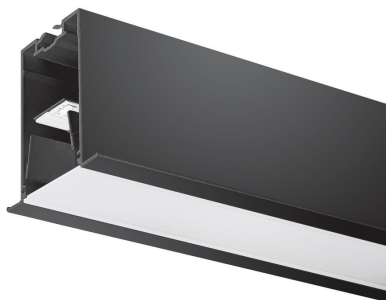

## MC2 TRIM 1.2M 4K DALIEM BLK OPAL 2071594

### Features

- MC2 TRIM 1.2M 4K DALIEM BLK OPAL LED luminaire, black RAL9005 finishing, direct distribution, trim detail for plasterboard ceilings, suitable for recessed installation either horizontally or vertically, various accessories available, compact and minimalist design based on the Golden Mean, ideal for offices, meeting rooms, corridors, education facilities, museums and libraries, extruded aluminium body, diffuser: opal, colour temperature: 4000K neutral white, total system power: 19W, total fixture output: 2400lm, emergency output: 147lm, luminaire efficacy: 126lm/W, LOR: 100%, colour rendering: Ra >80, LED Chromacity: 3 step MacAdam ellipse, lifespan: 66,000 hours L90B10, IR/UV free light source without heat radiation, operating voltage: 220-240V / 50-60Hz, drive current: 800mA, electronic driver, DALI dimmable, integral emergency: 3 hour maintained, electrical protection: CLASS I, IP20, suitable for internal environment only.

### Product Overview

<b>Product name</b>	MC2 TRIM 1.2M 4K DALIEM BLK OPAL
<b>Technology</b>	LED (3 SDCM)
<b>Cap/Base</b>	N/A
<b>Housing</b>	Aluminium
<b>Mount</b>	Ceiling recessed mounting
<b>General application</b>	Education, Hospitality, Office, Retail
<b>ETIM Class</b>	EC002892
<b>Fixture luminous flux (lm)</b>	2400
<b>Luminaire efficacy (lm/W)</b>	126
<b>LOR (%)</b>	100
<b>Colour temperature (K)</b>	4000