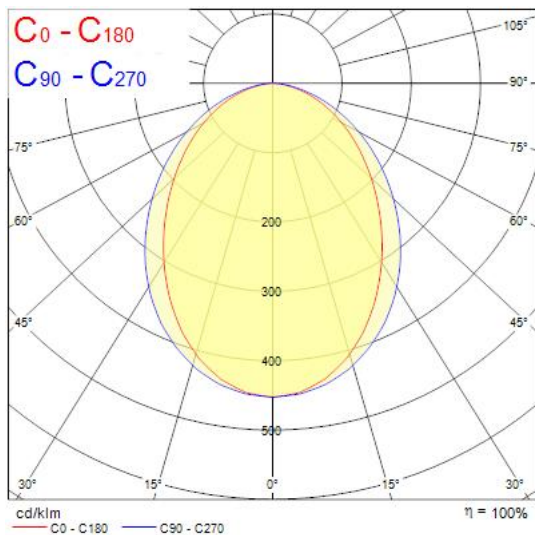

Concord

MC2 TRIM 1.2M 4K DALIEM BLK OPAL 2071594

Light colour	Neutral White
CRI (Ra)	80
Colour Variation Initial (SDCM)	3
Glare control	< 24
Photobiological Risk Group	RG0
Luminous flux (emergency) (lm)	147
Luminous flux (emergency) (lm)	147
Total power consumption (W)	19
Electrical protection	Class I
Control gear type	Electronic ballast
Dimmable	Yes
Minimum dimming level (%)	1
Housing colour	Black
IP rating	IP20
IK rating	IK03
Product EAN number	5025768715947
Warranty	5 years
Useful luminous flux (#use)	2400
Dimming method	DALI

Photometry