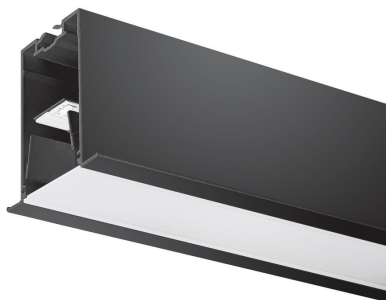

## MC2 TRIM 1.2M 4K DALIEM BLK OPAL 2071594

### Features

- MC2 TRIM 1.2M 4K DALIEM BLK OPAL LED luminaire, black RAL9005 finishing, direct distribution, trim detail for plasterboard ceilings, suitable for recessed installation either horizontally or vertically, various accessories available, compact and minimalist design based on the Golden Mean, ideal for offices, meeting rooms, corridors, education facilities, museums and libraries, extruded aluminium body, diffuser: opal, colour temperature: 4000K neutral white, total system power: 19W, total fixture output: 2400lm, emergency output: 147lm, luminaire efficacy: 126lm/W, LOR: 100%, colour rendering: Ra >80, LED Chromacity: 3 step MacAdam ellipse, lifespan: 66,000 hours L90B10, IR/UV free light source without heat radiation, operating voltage: 220-240V / 50-60Hz, drive current: 800mA, electronic driver, DALI dimmable, integral emergency: 3 hour maintained, electrical protection: CLASS I, IP20, suitable for internal environment only.

### Product Overview

Product name	MC2 TRIM 1.2M 4K DALIEM BLK OPAL
Technology	LED (3 SDCM)
Cap/Base	N/A
Housing	Aluminium
Mount	Ceiling recessed mounting
General application	Education, Hospitality, Office, Retail
ETIM Class	EC002892
Fixture luminous flux (lm)	2400
Luminaire efficacy (lm/W)	126
LOR (%)	100
Colour temperature (K)	4000