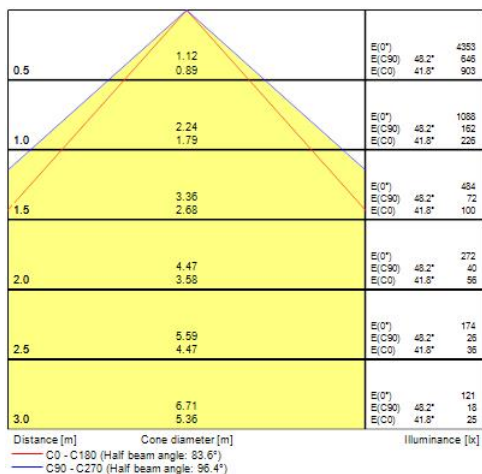

Concord

MC2 TRIM 1.2M 4K DALIEM BLK OPAL 2071594

Technical drawings