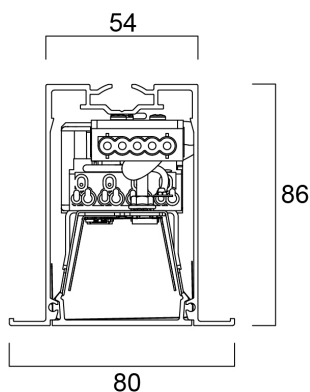

Data table

GENERAL DATA

Product name	MC2 TRIM 1.2M 4K DALIEM BLK OPAL
Technology	LED (3 SDCM)
Cap/Base	N/A
Housing	Aluminium