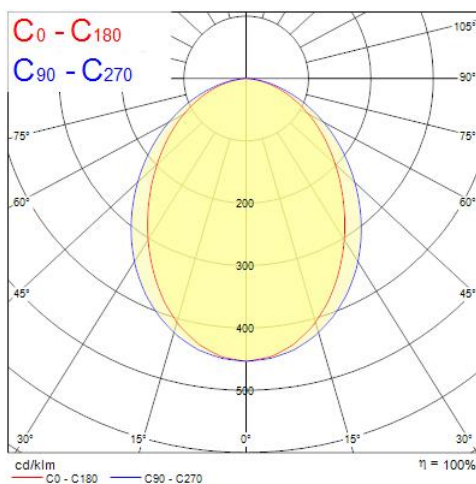

Concord

MC2 TRIM 1.2M 4K DALIEM BLK OPAL 2071594

Light colour	Neutral White
CRI (Ra)	80
Colour Variation Initial (SDCM)	3
Glare control	< 24
Photobiological Risk Group	RG0
Luminous flux (emergency) (lm)	147
Luminous flux (emergency) (lm)	147
Total power consumption (W)	19
Electrical protection	Class I
Control gear type	Electronic ballast
Dimmable	Yes
Minimum dimming level (%)	1
Housing colour	Black
IP rating	IP20
IK rating	IK03
Product EAN number	5025768715947
Warranty	5 years
Useful luminous flux (#use)	2400
Dimming method	DALI

Photometry

Distance [m]	Cone diameter [m]	E(0°)	E(C90)	E(C0)	Illuminance [lx]
0.5	1.12 0.89	296	48.3° 39	41.8° 55	
1.0	2.24 1.79	67	48.3° 10	41.8° 14	
1.5	3.37 2.68	30	48.3° 4	41.8° 6	
2.0	4.49 3.58	17	48.3° 2	41.8° 3	
2.5	5.61 4.47	11	48.3° 2	41.8° 2	
3.0	6.73 5.36	7	48.3° 1	41.8° 1	

Distance [m] Cone diameter [m] Illuminance [lx]

— C0 - C180 (Half beam angle: 83.6°)
— C90 - C270 (Half beam angle: 56.6°)