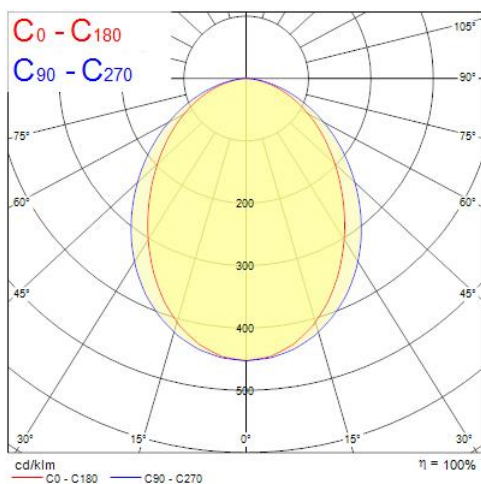

Concord

MC2 TRIM 1.2M 4K DALIEM BLK OPAL 2071594

Light colour	Neutral White
CRI (Ra)	80
Colour Variation Initial (SDCM)	3
Glare control	< 24
Photobiological Risk Group	RG0
Luminous flux (emergency) (lm)	147
Luminous flux (emergency) (lm)	147
Total power consumption (W)	19
Electrical protection	Class I
Control gear type	Electronic ballast
Dimmable	Yes
Minimum dimming level (%)	1
Housing colour	Black
IP rating	IP20
IK rating	IK03
Product EAN number	5025768715947
Warranty	5 years
Useful luminous flux (#use)	2400
Dimming method	DALI

Photometry

Distance [m]	Cone diameter [m]	E(0°)	E(C90)	E(C0)	Illuminance [lx]
0.5	1.12 0.89	296	48.3° 39	41.8° 55	
1.0	2.24 1.79	67	48.3° 10	41.8° 14	
1.5	3.37 2.68	30	48.3° 4	41.8° 6	
2.0	4.49 3.58	17	48.3° 2	41.8° 3	
2.5	5.61 4.47	11	48.3° 2	41.8° 2	
3.0	6.73 5.36	7	48.3° 1	41.8° 1	

Distance [m] Cone diameter [m] Illuminance [lx]

— C0 - C180 (Half beam angle: 83.6°)
— C90 - C270 (Half beam angle: 56.6°)